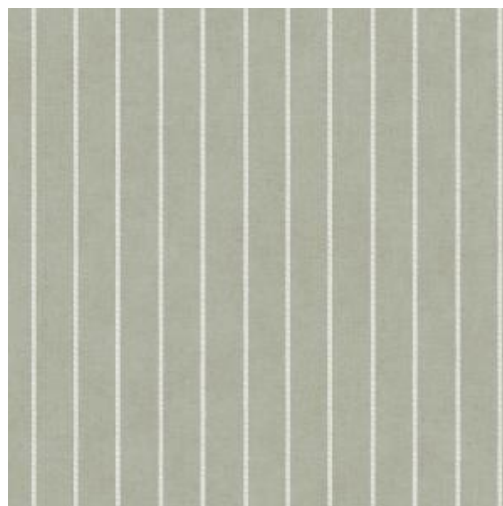

Stripa

Collection Stripes & Stripes

Story behind the collection

Back like they never left: stripes! From fine to bold, in all kinds of colours and combinations. Timeless and easy to use, stripe patterns are simply an essential part of our interiors.

Technical specifications

Reference	<u>90732</u>
Composition	Wallpaper on non-woven backing
Dimensions	Rolls of 10 m x 0.70 m (11yds x 27.56")
Pattern repeat	Free match 0 cm (0.00")
Adhesive	Arte Clearpro or a good quality dispersion adhesive
How to paste	Paste the wall
Light resistance	Good lightfastness
How to remove	Strippable
Maintenance	Extra-washable

Colourways (7)

90730

90731

90732

90733

90734

90735

90736