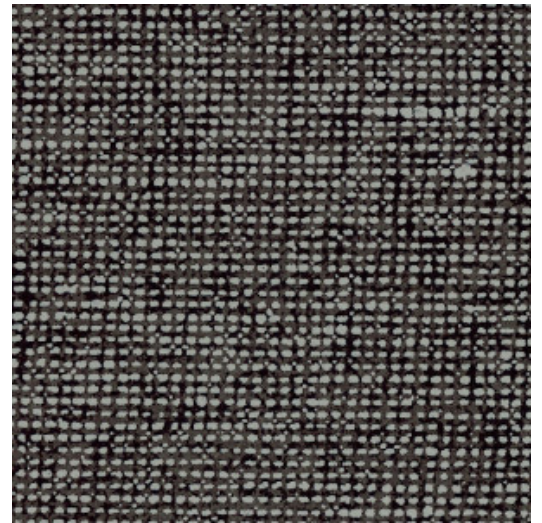

Technical specifications

Reference	<u>91508</u> • Onyx
Product category	Refined
Composition	Wallpaper on non-woven backing
Description	Timeless wallpaper with a realistic textile effect
Dimensions	Rolls of 8.50 m x 0.70 m = 6 m ² (9.30 yds x 27.56" = 64 sq. ft.)
Pattern repeat	Free match 0 cm (0.00")
Adhesive	Arte Clearpro or a good quality dispersion adhesive
How to paste	Paste the wall
Light resistance	Good lightfastness
How to remove	Strippable
Fire retardant EU	B-s1, d0
Fire retardant US	Class A
Maintenance	Washable
IMO Certified	

Colourways (17)

91500

91501

91502

91503

91504

91505

91506