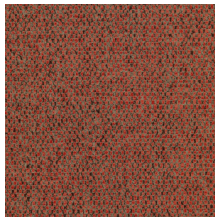

## Technical specifications

Reference	<a href="#">91550A</a> • Cream
Product category	Refined
Composition	Wallpaper on non-woven backing
Description	Timeless wallpaper with a realistic textile effect
Dimensions	Rolls of 8.50 m x 0.70 m = 6 m <sup>2</sup> (9.30 yds x 27.56" = 64 sq. ft.)
Pattern repeat	Free match 0 cm (0.00")
Adhesive	Arte Clearpro or a good quality dispersion adhesive
How to paste	Paste the wall
Light resistance	Good lightfastness
How to remove	Strippable
Fire retardant EU	B-s1, d0
Fire retardant US	Class A
Maintenance	Washable
IMO Certified	

## Colourways (14)

91550A

91551C

91552B

91553B

91554B

91555A

91556C

91557B

91558C

91559A

91560C

91561C

91562B

91563C

More info? [Click here](#)