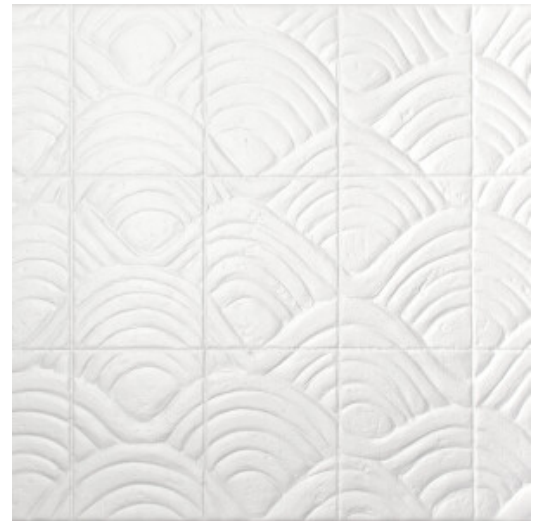

Cuneiform script was created by people carving and drawing in clay tablets and rock walls. And it is this technique of sculpting in clay that serves as inspiration for the Babylon collection. You could easily call the designs works of art: large clay tablets are shaped by hand with extreme precision and then translated into detailed creations that resemble plasterwork.

Technical specifications

Reference	<u>97010</u> • Cream
Product category	Couture
Composition	3D textile wallcovering on non-woven backing
Description	Light panels in tileform create both a geometric and earthy design
Dimensions	Tiles of 90 cm x 70 cm (35.43" x 27.56")
Pattern repeat	Straight match 70 cm (27.56")
Remark	Ordering unit 1 tile. The pattern is repeatable, allowing several tiles to be joined together.
Adhesive	High tack mounting adhesive with ultra strong initial adhesion
How to paste	Paste the wallcovering
Light resistance	Good lightfastness
Fire retardant EU	Available upon request
Fire retardant US	Class A
Maintenance	Spongeable during hanging (dab away damp glue)