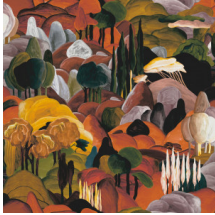

Colourways (3)

97500