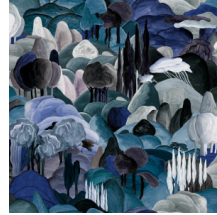

Colourways (3)

97500

97501

97502

View

More info? [Click here](#)

Order samples, calculate quantities, view instructional videos, download technical information and more:
www.arte-international.com

ARTE®

wallcoverings for the ultimate in refinement