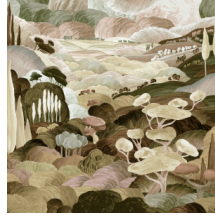

Colourways (2)

97520

97521

View

More info? [Click here](#)

Order samples, calculate quantities, view instructional videos, download technical information and more:
www.arte-international.com

ARTE®

wallcoverings for the ultimate in refinement