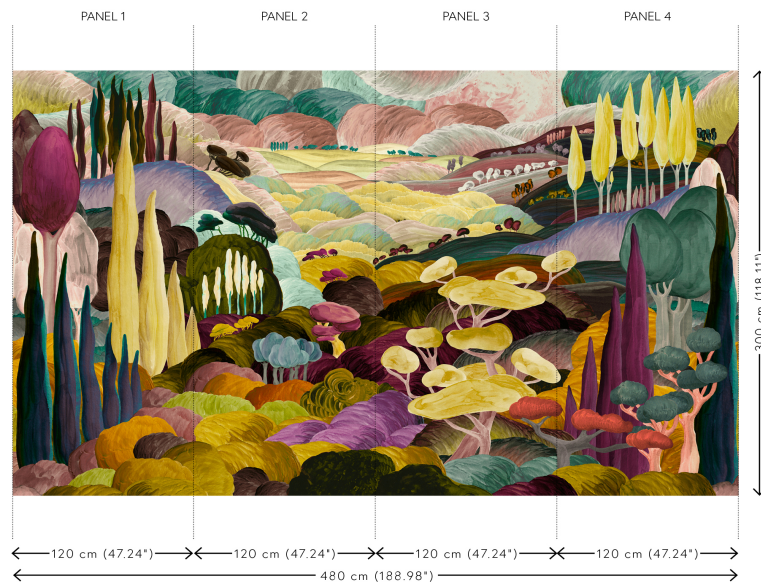

Technical specifications

Reference	<u>97520</u> • Tuscany
Product category	Couture
Composition	Textile wallcovering on non-woven backing
Description	Panoramic in chenille finish of a Tuscan landscape of a dreamy fantasy world
Dimensions	Panoramic of 480 cm x 300 cm = 14,40 m ² (188.98" x 118.11" = 155 sq.ft.)
Remark	The pattern is repeatable, allowing several panoramics to be joined together
Adhesive	Arte Clearpro or a good quality dispersion adhesive
How to paste	Paste the wall
Light resistance	Good lightfastness
How to remove	Strippable
Fire retardant EU	B-s1, d0
Fire retardant US	Class A
Maintenance	Spongeable during hanging (dab away damp glue)

Colourways (2)

97520

97521

View

More info? [Click here](#)

Order samples, calculate quantities, view instructional videos, download technical information and more:
www.arte-international.com

ARTE®

wallcoverings for the ultimate in refinement