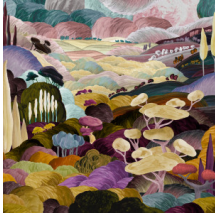

Colourways (2)

97520