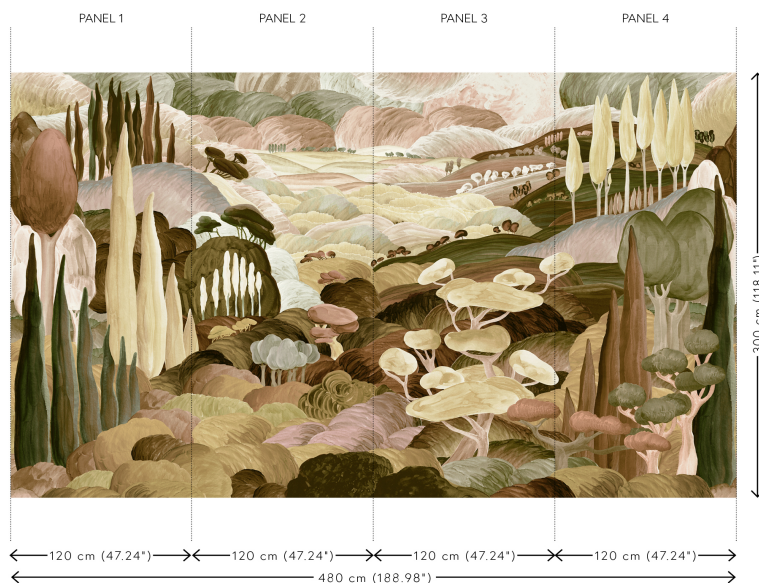

Colourways (2)

97520

97521

View

More info? [Click here](#)

Order samples, calculate quantities, view instructional videos, download technical information and more:
www.arte-international.com

ARTE®

wallcoverings for the ultimate in refinement