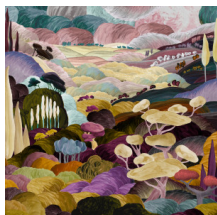

Colourways (2)

97520