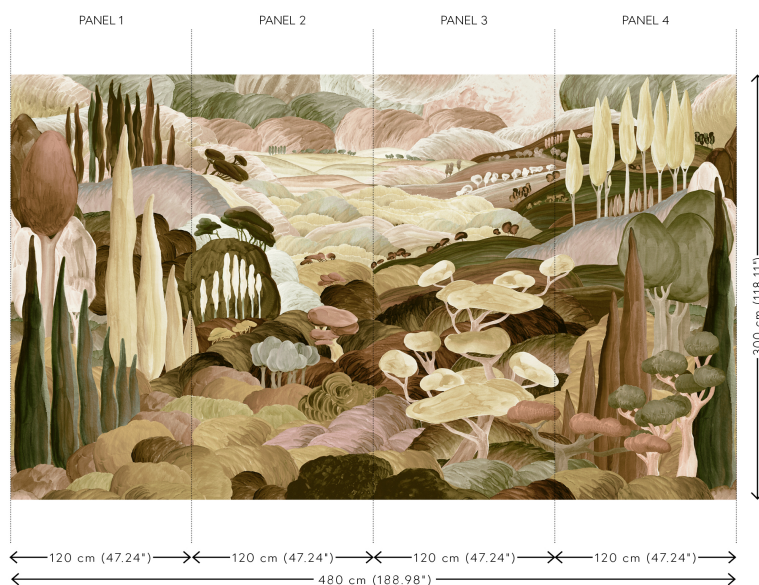

Technical specifications

Reference	<u>97521</u> • Moorland
Product category	Couture
Composition	Textile wallcovering on non-woven backing
Description	Panoramic in chenille finish of a Tuscan landscape of a dreamy fantasy world
Dimensions	Panoramic of 480 cm x 300 cm = 14,40 m ² (188.98" x 118.11" = 155 sq.ft.)
Remark	The pattern is repeatable, allowing several panoramics to be joined together
Adhesive	Arte Clearpro or a good quality dispersion adhesive
How to paste	Paste the wall
Light resistance	Good lightfastness
How to remove	Strippable
Fire retardant EU	B-s1, d0
Fire retardant US	Class A
Maintenance	Spongeable during hanging (dab away damp glue)

Colourways (2)

97520

97521

View

More info? [Click here](#)

Order samples, calculate quantities, view instructional videos, download technical information and more:
www.arte-international.com

ARTE®

wallcoverings for the ultimate in refinement