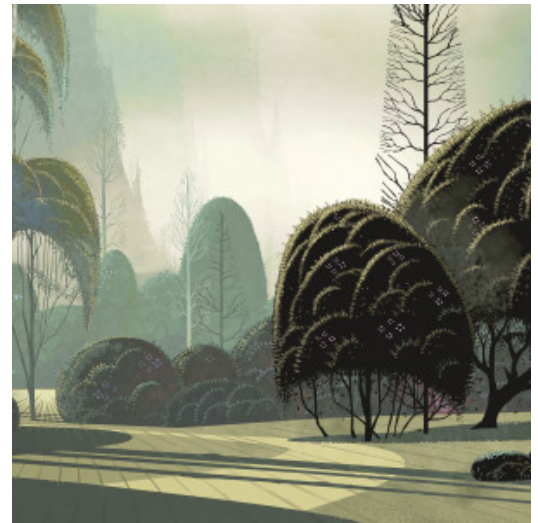

LE JARDIN MYSTIQUE

Collection Décors & Panoramiques

Story behind the collection

Each panoramic or decor immerses you in a fairytale or intriguing story. Not only the pattern appeals to the imagination, the material used is also surprising. From velvety soft silk looks and bouclé fabrics to sophisticated linen effects.

Technical specifications

Reference	<u>97550</u> • Fantasy
Product category	Couture
Composition	Textile wallcovering on non-woven backing
Description	Panoramic of a hand-painted mysterious sunrise finished in a silk look
Dimensions	Panoramic of 520 cm x 300 cm = 15.60 m ² (204.72" x 118.11" = 168 sq.ft.)
Remark	The pattern is repeatable, allowing several panoramics to be joined together
Adhesive	Arte Clearpro or a good quality dispersion adhesive
How to paste	Paste the wall
Light resistance	Good lightfastness
How to remove	Strippable
Fire retardant EU	B-s1, d0
Fire retardant US	Class A
Maintenance	Spongeable during hanging (dab away damp glue)