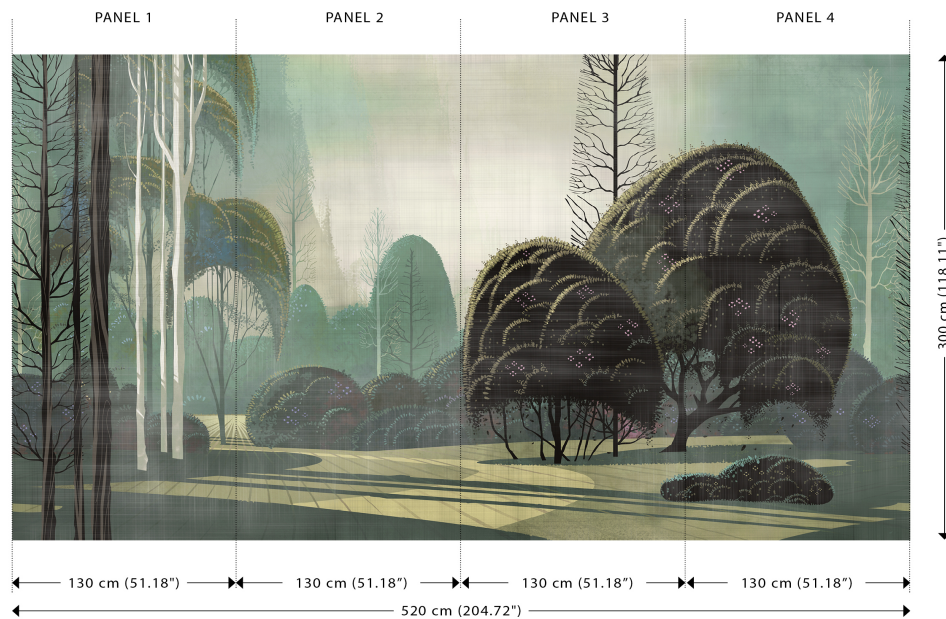

LE JARDIN MYSTIQUE

Collection Décors & Panoramiques

Story behind the collection

Each panoramic or decor immerses you in a fairytale or intriguing story. Not only the pattern appeals to the imagination, the material used is also surprising. From velvety soft silk looks and bouclé fabrics to sophisticated linen effects.

Technical specifications

Reference	<u>97550</u> • Fantasy
Product category	Couture
Composition	Textile wallcovering on non-woven backing
Description	Panoramic of a hand-painted mysterious sunrise finished in a silk look
Dimensions	Panoramic of 520 cm x 300 cm = 15.60 m ² (204.72" x 118.11" = 168 sq.ft.)
Remark	The pattern is repeatable, allowing several panoramics to be joined together
Adhesive	Arte Clearpro or a good quality dispersion adhesive
How to paste	Paste the wall
Light resistance	Good lightfastness
How to remove	Strippable
Fire retardant EU	B-s1, d0
Fire retardant US	Class A
Maintenance	Spongeable during hanging (dab away damp glue)

Colourways (2)

97550

97551

View

More info? [Click here](#)

Order samples, calculate quantities, view instructional videos, download technical information and more:
www.arte-international.com

ARTE®

wallcoverings for the ultimate in refinement