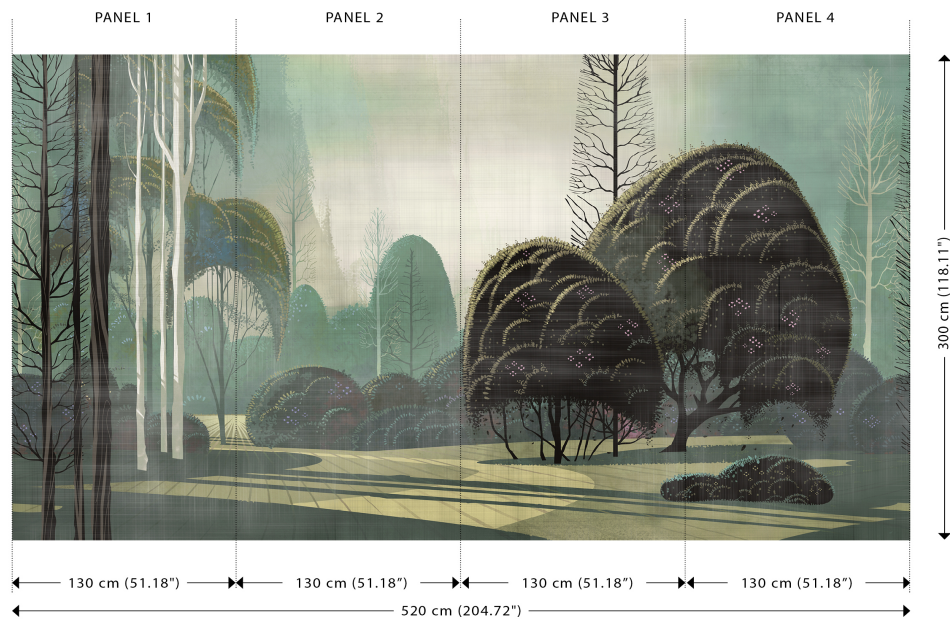

Colourways (2)

97550

97551

View

More info? [Click here](#)

Order samples, calculate quantities, view instructional videos, download technical information and more:
www.arte-international.com

ARTE®

wallcoverings for the ultimate in refinement