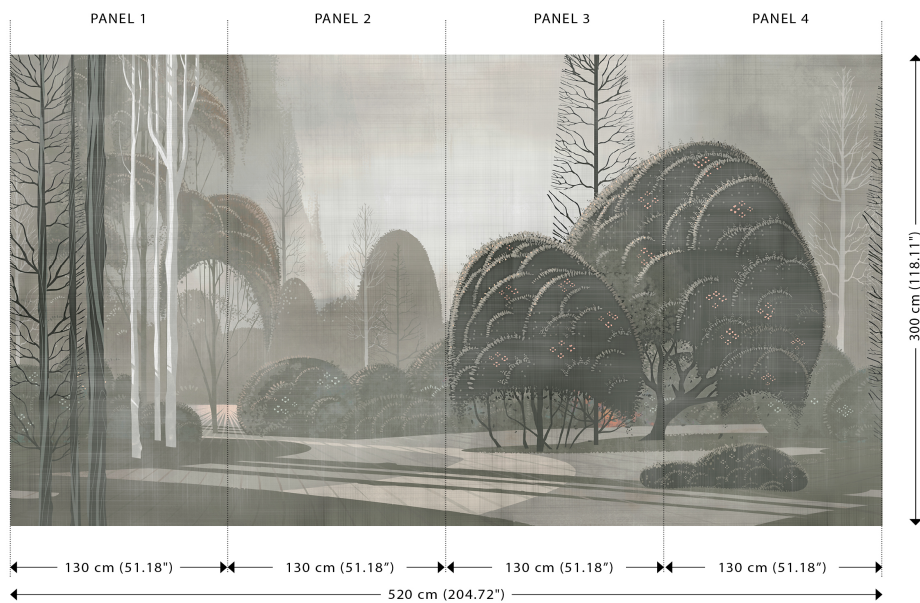

Colourways (2)

97550

97551

View

More info? [Click here](#)

Order samples, calculate quantities, view instructional videos, download technical information and more:
www.arte-international.com

ARTE®

wallcoverings for the ultimate in refinement