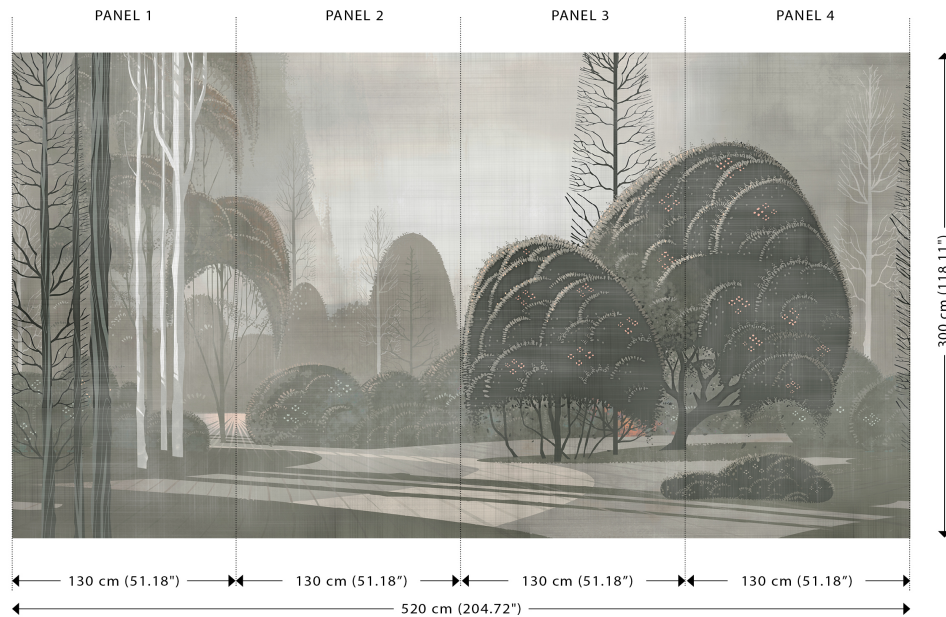

Colourways (2)

97550

97551

View

More info? [Click here](#)

Order samples, calculate quantities, view instructional videos, download technical information and more:
www.arte-international.com

ARTE®

wallcoverings for the ultimate in refinement