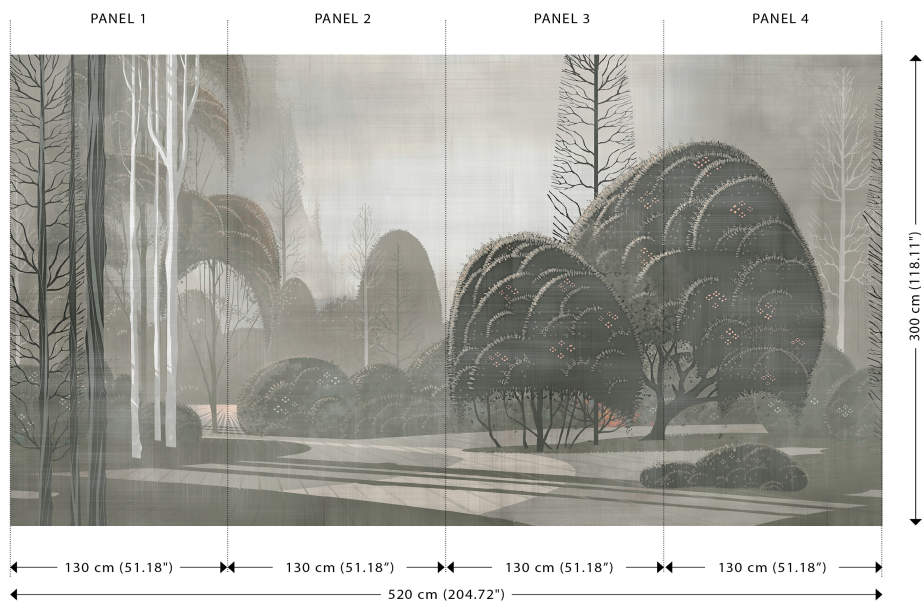

Colourways (2)

97550

97551

View

More info? [Click here](#)

Order samples, calculate quantities, view instructional videos, download technical information and more:
www.arte-international.com

ARTE®

wallcoverings for the ultimate in refinement