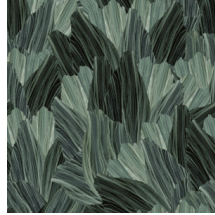

Colourways (3)

97560

97561

97562

View

More info? [Click here](#)

Order samples, calculate quantities, view instructional videos, download technical information and more:
www.arte-international.com

ARTE®

wallcoverings for the ultimate in refinement