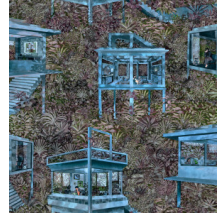

Colourways (3)

97580

97581

97582

View

More info? [Click here](#)

Order samples, calculate quantities, view instructional videos, download technical information and more:
www.arte-international.com

ARTE®

wallcoverings for the ultimate in refinement