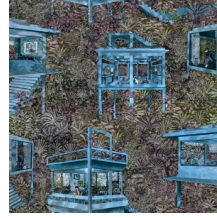

Colourways (3)

97580

97581

97582

View

More info? [Click here](#)

Order samples, calculate quantities, view instructional videos, download technical information and more:
www.arte-international.com

ARTE®

wallcoverings for the ultimate in refinement