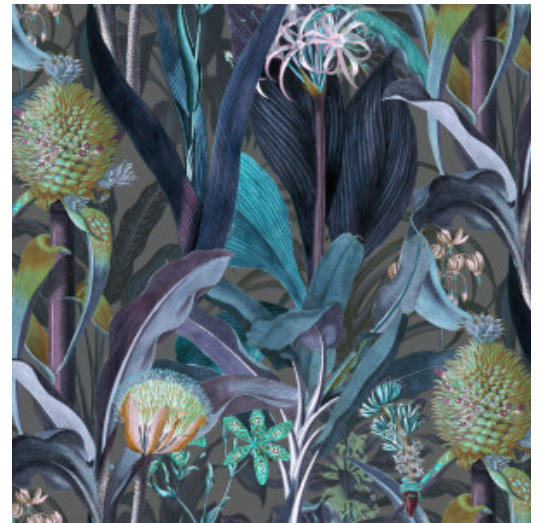

BLOOMING PINEAPPLE

Collection Décors & Panoramiques

Story behind the collection

Each panoramic or decor immerses you in a fairytale or intriguing story. Not only the pattern appeals to the imagination, the material used is also surprising. From velvety soft silk looks and bouclé fabrics to sophisticated linen effects.

Technical specifications

Reference	<u>97600</u> • Peacock
Product category	Couture
Composition	Textile wallcovering on non-woven backing
Description	Decor of tropical flowers and plants, finished with a linen effect
Dimensions	Width 130 cm (51.18"), sold by the linear metre/yard
Pattern repeat	Straight match 80 cm (31.50")
Adhesive	Arte Clearpro or a good quality dispersion adhesive
How to paste	Paste the wall
Light resistance	Good lightfastness
How to remove	Strippable
Fire retardant EU	B-s1, d0
Fire retardant US	Class A
Maintenance	Spongeable during hanging (dab away damp glue)