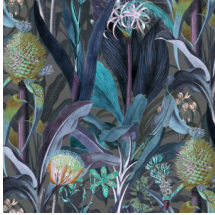

Colourways (3)

97600