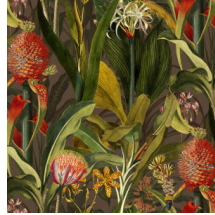

BLOOMING PINEAPPLE

Collection Décors & Panoramiques

Story behind the collection

Each panoramic or decor immerses you in a fairytale or intriguing story. Not only the pattern appeals to the imagination, the material used is also surprising. From velvety soft silk looks and bouclé fabrics to sophisticated linen effects.

Technical specifications

Reference	<u>97600</u> • Peacock
Product category	Couture
Composition	Textile wallcovering on non-woven backing
Description	Decor of tropical flowers and plants, finished with a linen effect
Dimensions	Width 130 cm (51.18"), sold by the linear metre/yard
Pattern repeat	Straight match 80 cm (31.50")
Adhesive	Arte Clearpro or a good quality dispersion adhesive
How to paste	Paste the wall
Light resistance	Good lightfastness
How to remove	Strippable
Fire retardant EU	B-s1, d0
Fire retardant US	Class A
Maintenance	Spongeable during hanging (dab away damp glue)

Colourways (3)

97600

97601

97602

View

More info? [Click here](#)

Order samples, calculate quantities, view instructional videos, download technical information and more:
www.arte-international.com

ARTE®