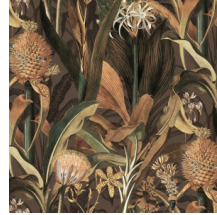

BLOOMING PINEAPPLE

Collection Décors & Panoramiques

Story behind the collection

Each panoramic or decor immerses you in a fairytale or intriguing story. Not only the pattern appeals to the imagination, the material used is also surprising. From velvety soft silk looks and bouclé fabrics to sophisticated linen effects.

Technical specifications

Reference	<u>97600</u> • Peacock
Product category	Couture
Composition	Textile wallcovering on non-woven backing
Description	Decor of tropical flowers and plants, finished with a linen effect
Dimensions	Width 130 cm (51.18"), sold by the linear metre/yard
Pattern repeat	Straight match 80 cm (31.50")
Adhesive	Arte Clearpro or a good quality dispersion adhesive
How to paste	Paste the wall
Light resistance	Good lightfastness
How to remove	Strippable
Fire retardant EU	B-s1, d0
Fire retardant US	Class A
Maintenance	Spongeable during hanging (dab away damp glue)

Colourways (3)

97600

97601

97602

View

More info? [Click here](#)

Order samples, calculate quantities, view instructional videos, download technical information and more:
www.arte-international.com

ARTE®