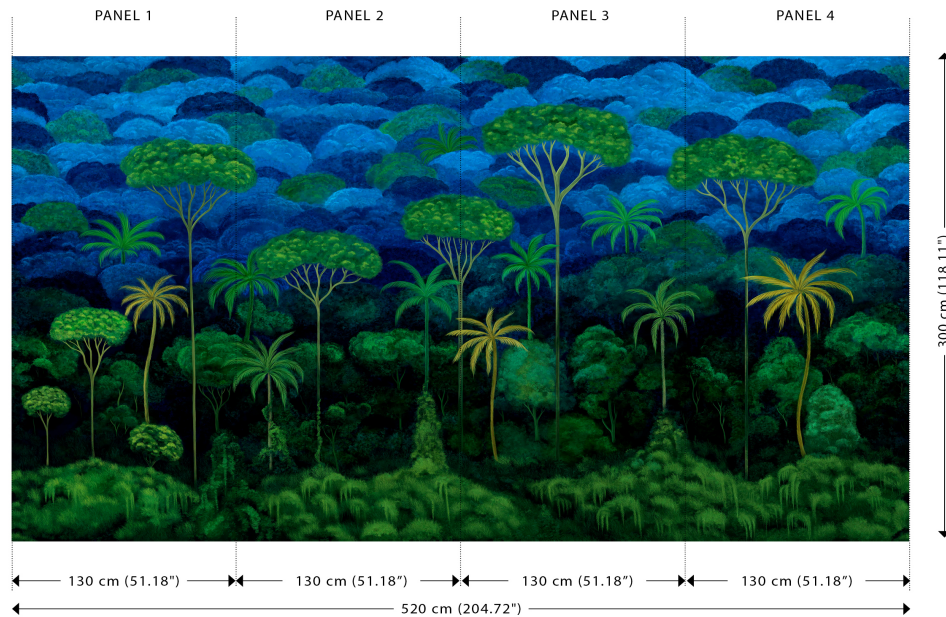

Technical specifications

Reference	<u>97650</u> • Bright Midnight
Product category	Couture
Composition	Textile wallcovering on non-woven backing
Description	Exuberant panoramic of a surreal tropical-jungle skyline, in ultra-soft velvet fabric
Dimensions	Panoramic of 520 cm x 300 cm = 15,60 m ² (204.72" x 118.11" = 168 sq.ft.)
Remark	The pattern is repeatable, allowing several panoramics to be joined together
Adhesive	Arte Clearpro or a good quality dispersion adhesive
How to paste	Paste the wall
Light resistance	Good lightfastness
How to remove	Strippable
Fire retardant EU	B-s1, d0
Fire retardant US	Class A
Maintenance	Spongeable during hanging (dab away damp glue)

Colourways (3)

97650

97651

97652

View

More info? [Click here](#)

Order samples, calculate quantities, view instructional videos, download technical information and more:
www.arte-international.com

ARTE®