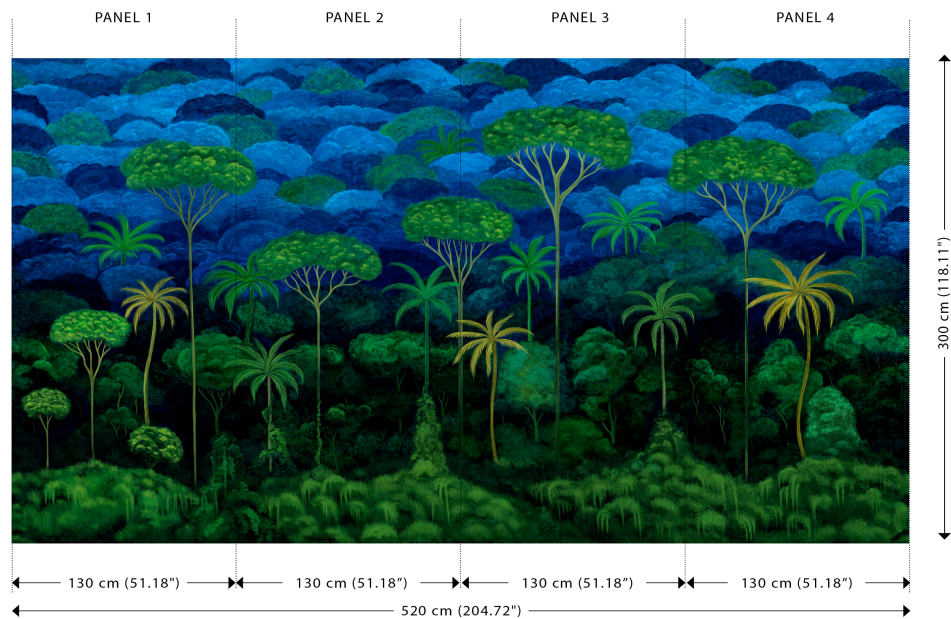

Technical specifications

Reference	<u>97650</u> • Bright Midnight
Product category	Couture
Composition	Textile wallcovering on non-woven backing
Description	Exuberant panoramic of a surreal tropical-jungle skyline, in ultra-soft velvet fabric
Dimensions	Panoramic of 520 cm x 300 cm = 15,60 m ² (204.72" x 118.11" = 168 sq.ft.)
Remark	The pattern is repeatable, allowing several panoramics to be joined together
Adhesive	Arte Clearpro or a good quality dispersion adhesive
How to paste	Paste the wall
Light resistance	Good lightfastness
How to remove	Strippable
Fire retardant EU	B-s1, d0
Fire retardant US	Class A
Maintenance	Spongeable during hanging (dab away damp glue)

Colourways (3)

97650

97651

97652

View

More info? [Click here](#)

Order samples, calculate quantities, view instructional videos, download technical information and more:
www.arte-international.com

ARTE®