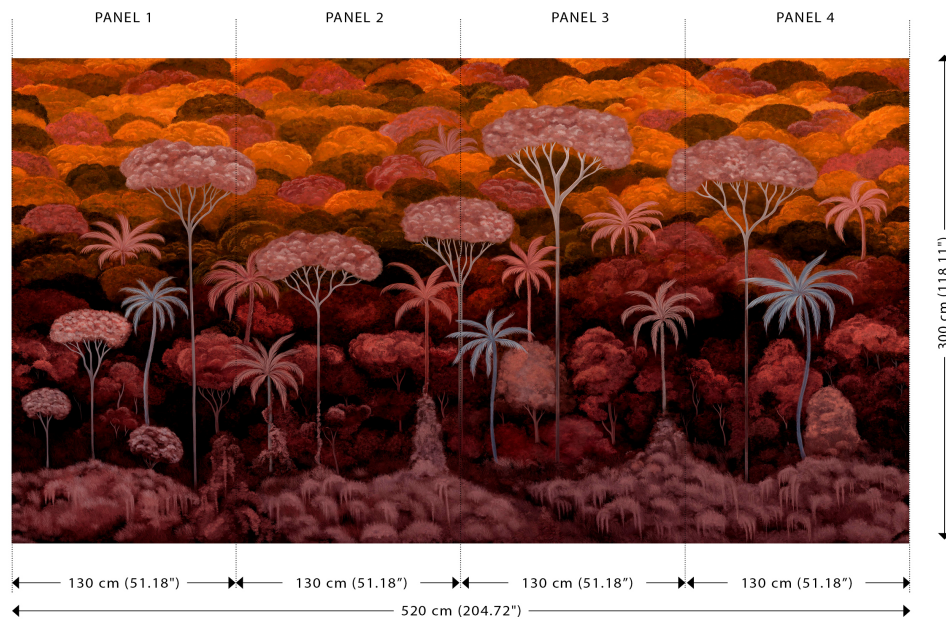

Technical specifications

| | |
|-------------------|---|
| Reference | <u>97651</u> • Bright Pimento |
| Product category | Couture |
| Composition | Textile wallcovering on non-woven backing |
| Description | Exuberant panoramic of a surreal tropical-jungle skyline, in ultra-soft velvet fabric |
| Dimensions | Panoramic of 520 cm x 300 cm = 15,60 m ² (204.72" x 118.11" = 168 sq.ft.) |
| Remark | The pattern is repeatable, allowing several panoramics to be joined together |
| Adhesive | Arte Clearpro or a good quality dispersion adhesive |
| How to paste | Paste the wall |
| Light resistance | Good lightfastness |
| How to remove | Strippable |
| Fire retardant EU | B-s1, d0 |
| Fire retardant US | Class A |
| Maintenance | Spongeable during hanging (dab away damp glue) |

Colourways (3)

97650

97651

97652

View

More info? [Click here](#)

Order samples, calculate quantities, view instructional videos, download technical information and more:
www.arte-international.com

ARTE®