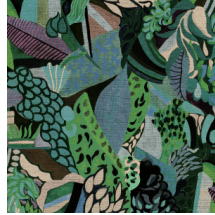

Colourways (3)

97670

97671

97672

View

More info? [Click here](#)

Order samples, calculate quantities, view instructional videos, download technical information and more:
www.arte-international.com

ARTE®

wallcoverings for the ultimate in refinement