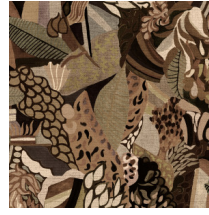

Colourways (3)

97670

97671

97672

View

More info? [Click here](#)

Order samples, calculate quantities, view instructional videos, download technical information and more:
www.arte-international.com

ARTE®

wallcoverings for the ultimate in refinement