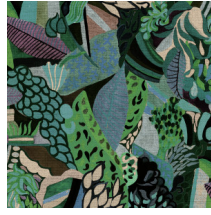

Colourways (3)

97670

97671

97672

View

More info? [Click here](#)

Order samples, calculate quantities, view instructional videos, download technical information and more:
www.arte-international.com

ARTE®

wallcoverings for the ultimate in refinement