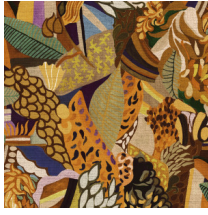

Colourways (3)

97670