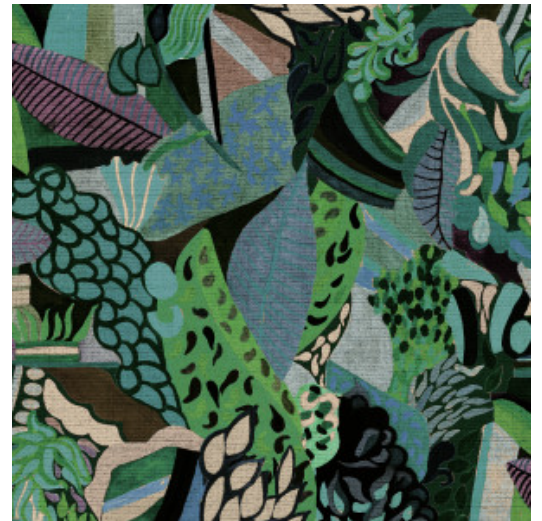

TERRA TROPICANA

Collection Décors & Panoramiques

Story behind the collection

Each panoramic or decor immerses you in a fairytale or intriguing story. Not only the pattern appeals to the imagination, the material used is also surprising. From velvety soft silk looks and bouclé fabrics to sophisticated linen effects.

Technical specifications

Reference	<u>97671</u> • Azure
Product category	Couture
Composition	Non-woven wallcovering
Description	Tropical decor with a visible paper structure
Dimensions	Width 100 cm (39.37"), sold by the linear metre/yard
Pattern repeat	Drop match 161/80.5 cm (63.39"/31.69")
Adhesive	Arte Clearpro or a good quality dispersion adhesive
How to paste	Paste the wall
Light resistance	Good lightfastness
How to remove	Strippable
Fire retardant EU	B-s1, d0
Fire retardant US	Class A
Maintenance	Spongeable during hanging (dab away damp glue)