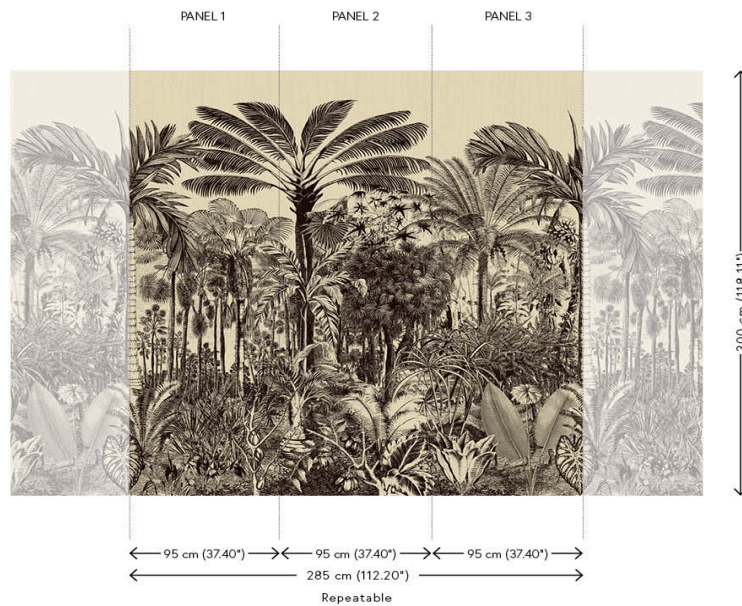

Technical specifications

Reference	<u>97710</u> • Black Magic
Product category	Exquisite
Composition	Natural wallcovering on non-woven backing
Description	Two-tone panoramic of a colonial landscape, made of jute fibres
Dimensions	Panoramic of 285 cm x 300 cm = 8.55 m ² (112.20" x 118.11" = 92.03 sq.ft.)
Remark	The pattern is repeatable, allowing several panoramics to be joined together
Adhesive	Arte Clearpro or a good quality dispersion adhesive
How to paste	Paste the wall
Light resistance	Good lightfastness
How to remove	Strippable
Fire retardant EU	B-s1, d0
Fire retardant US	Class A
Maintenance	Spongeable during hanging (dab away damp glue)

Colourways (2)

97710

97711

View

More info? [Click here](#)

Order samples, calculate quantities, view instructional videos, download technical information and more:
www.arte-international.com

ARTE®

wallcoverings for the ultimate in refinement