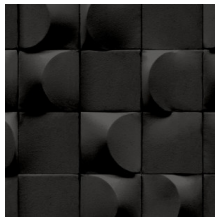

## Technical specifications

Reference	<u>AF24520</u>
Composition	3D wallcovering on non-woven backing
Dimensions	Rolls of 10.05 m x 0.53 m (11 yds x 20.87")
Pattern repeat	Straight match 10.6 cm (4.17")
Adhesive	Arte Clearpro or a good quality dispersion adhesive
How to paste	Paste the wall
Light resistance	Good lightfastness
How to remove	Strippable
Maintenance	Extra-washable

## Colourways (4)

AF24520

AF24521

AF24522

AF24523