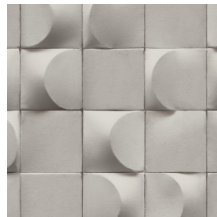

## Technical specifications

Reference	<u>AF24520</u>
Composition	3D wallcovering on non-woven backing
Dimensions	Rolls of 10.05 m x 0.53 m (11 yds x 20.87")
Pattern repeat	Straight match 10.6 cm (4.17")
Adhesive	Arte Clearpro or a good quality dispersion adhesive
How to paste	Paste the wall
Light resistance	Good lightfastness
How to remove	Strippable
Maintenance	Extra-washable

## Colourways (4)

AF24520

AF24521

AF24522

AF24523