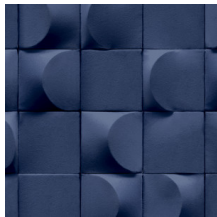

Colourways (4)

AF24520