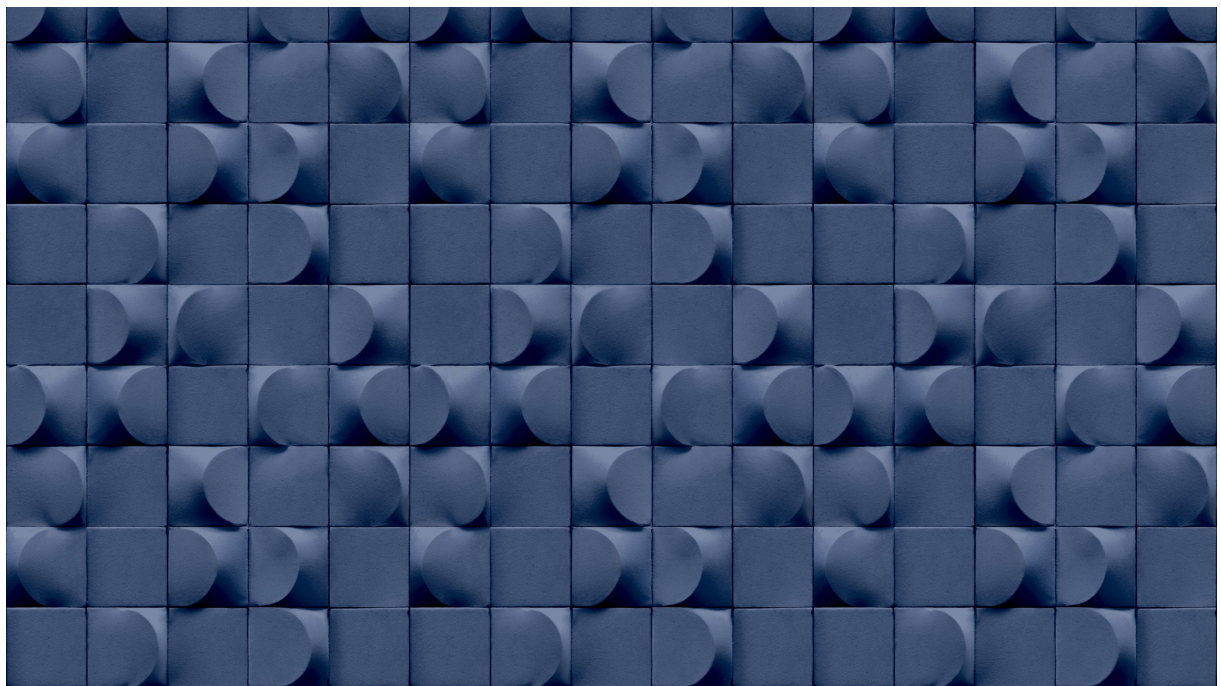

Colourways (4)

View

10.6
cm
(4.17")

53 cm (20.87")

More info? [Click here](#)

Order samples, calculate quantities, view instructional videos, download technical information and more:
www.arte-international.com