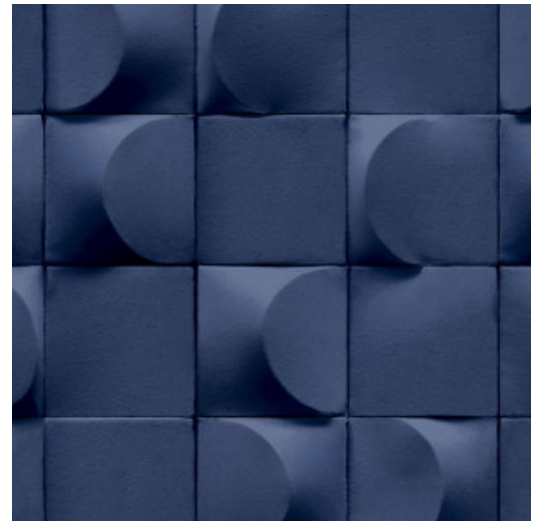

# 3D Blocks

Collection Affinity

## Technical specifications

Reference	<u>AF24520</u>
Composition	3D wallcovering on non-woven backing
Dimensions	Rolls of 10.05 m x 0.53 m (11 yds x 20.87")
Pattern repeat	Straight match 10.6 cm (4.17")
Adhesive	Arte Clearpro or a good quality dispersion adhesive
How to paste	Paste the wall
Light resistance	Good lightfastness
How to remove	Strippable
Maintenance	Extra-washable