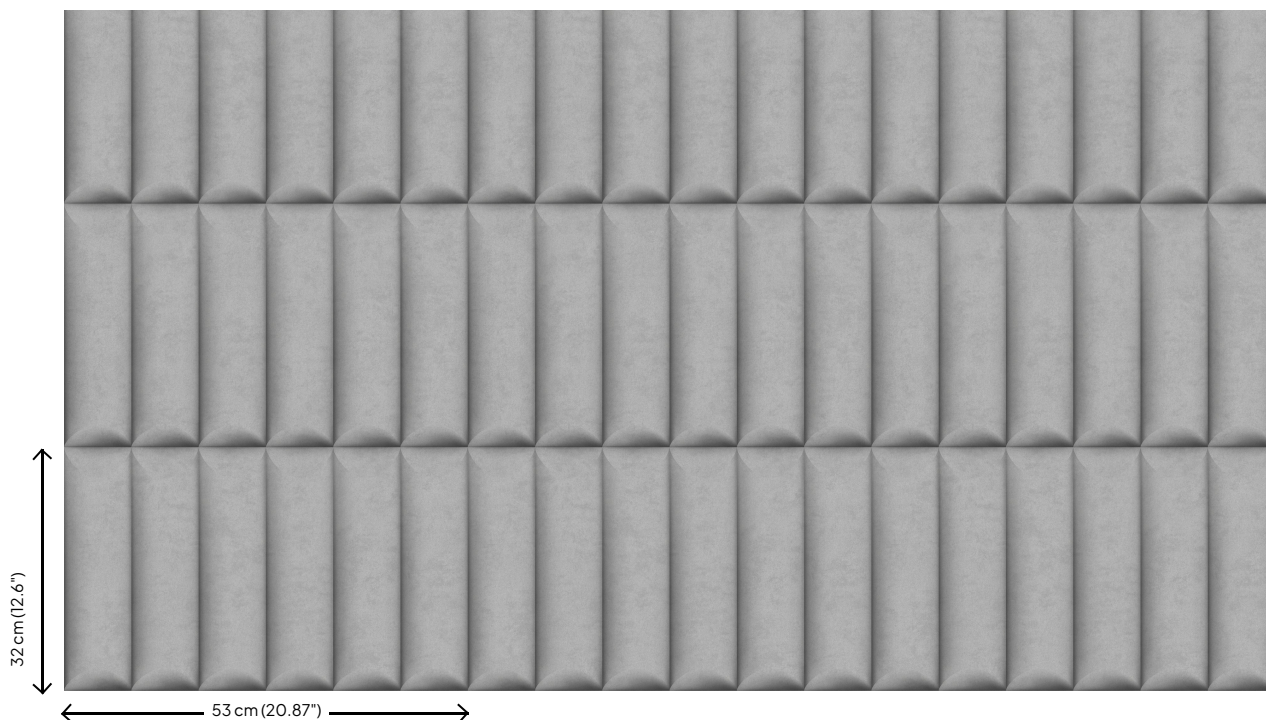

3D Tube

Collection Affinity

Technical specifications

Reference	<u>AF24540</u>
Composition	3D wallcovering on non-woven backing
Dimensions	Rolls of 10.05 m x 0.53 m (11 yds x 20.87")
Pattern repeat	Straight match 32 cm (12.60")
Adhesive	Arte Clearpro or a good quality dispersion adhesive
How to paste	Paste the wall
Light resistance	Good lightfastness
How to remove	Strippable
Maintenance	Extra-washable

Colourways (5)

AF24540

AF24541

AF24542

AF24543

AF24544

View

More info? [Click here](#)