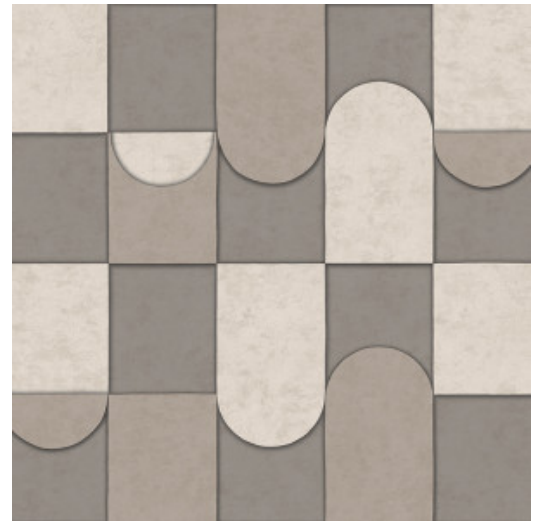

# 3D Patchwork

Collection Affinity

## Technical specifications

Reference	<u><a href="#">AF24550</a></u>
Composition	3D wallcovering on non-woven backing
Dimensions	Rolls of 10.05 m x 0.53 m (11 yds x 20.87")
Pattern repeat	Drop match 64/32 cm (25.20"/12.60")
Adhesive	Arte Clearpro or a good quality dispersion adhesive
How to paste	Paste the wall
Light resistance	Good lightfastness
How to remove	Strippable
Maintenance	Extra-washable

## Colourways (5)

AF24550

AF24551

AF24552

AF24553

AF24554