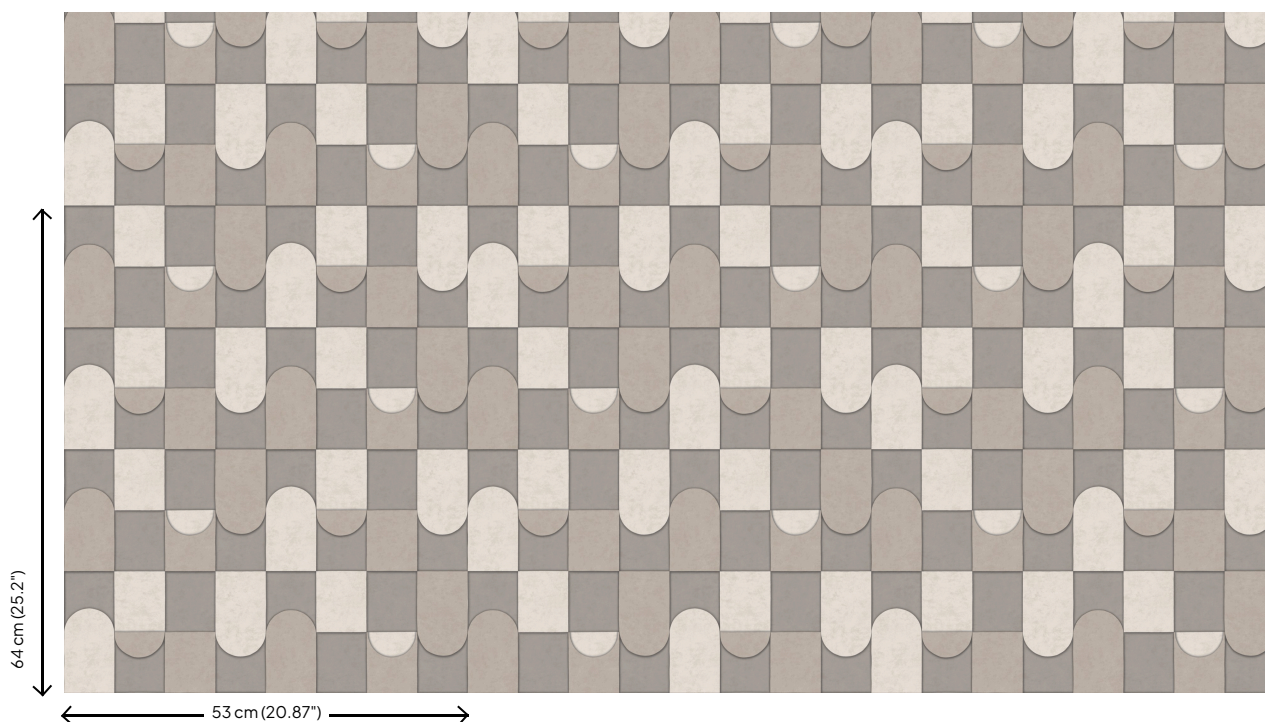

Colourways (5)

View

More info? [Click here](#)

Order samples, calculate quantities, view instructional videos, download technical information and more:
www.arte-international.com