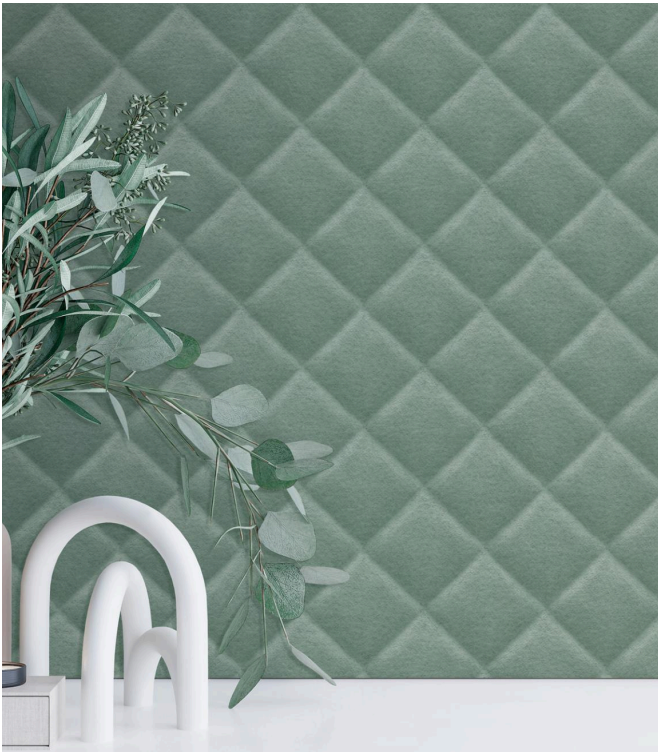

3D Cushion

Collection Affinity

Technical specifications

Reference	<u>AF24560</u>
Composition	3D wallcovering on non-woven backing
Dimensions	Rolls of 10.05 m x 0.53 m (11 yds x 20.87")
Pattern repeat	Straight match 8.8 cm (3.46")
Adhesive	Arte Clearpro or a good quality dispersion adhesive
How to paste	Paste the wall
Light resistance	Good lightfastness
How to remove	Strippable
Maintenance	Extra-washable

Colourways (5)

AF24560

AF24561

AF24562

AF24563

AF24564

View

8.8
cm
(3.46")