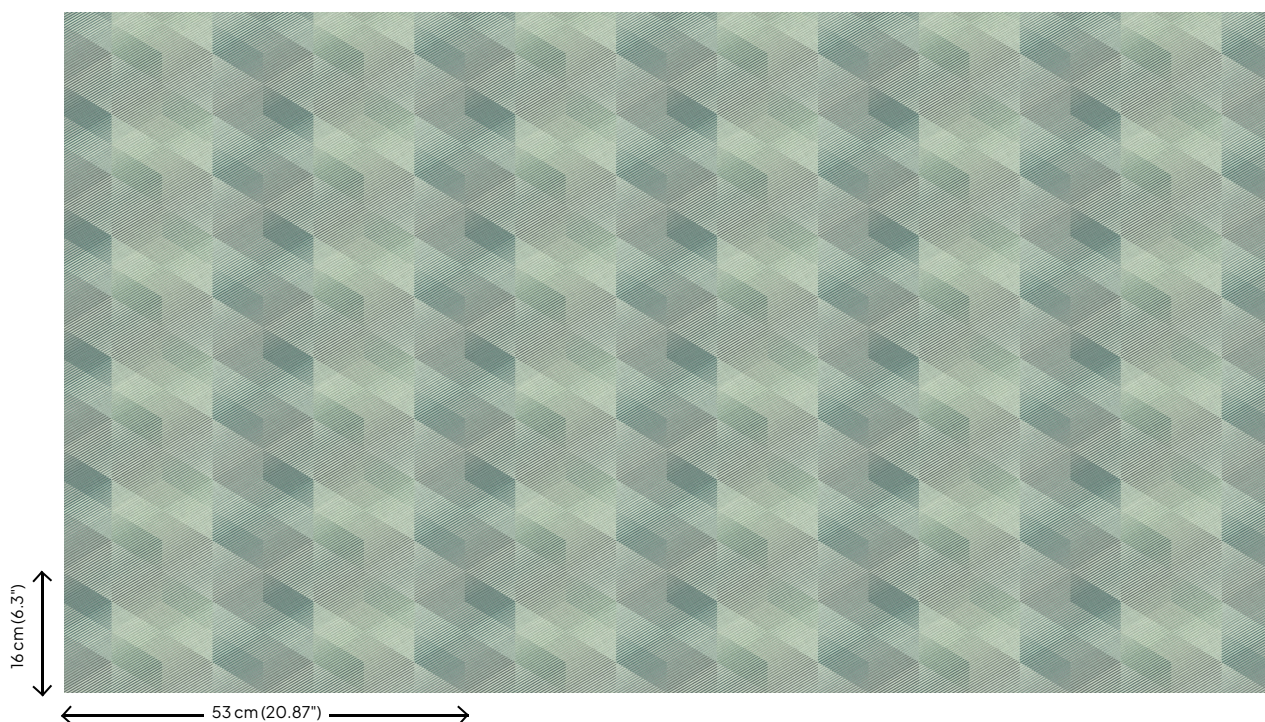

Colourways (5)

View

More info? [Click here](#)

Order samples, calculate quantities, view instructional videos, download technical information and more:
www.arte-international.com