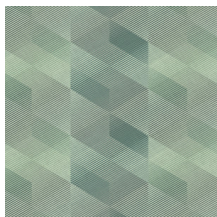

# 3D Rhombus

Collection Affinity

## Technical specifications

Reference	<u><a href="#">AF24580</a></u>
Composition	3D wallcovering on non-woven backing
Dimensions	Rolls of 10.05 m x 0.53 m (11 yds x 20.87")
Pattern repeat	Straight match 16 cm (6.30")
Adhesive	Arte Clearpro or a good quality dispersion adhesive
How to paste	Paste the wall
Light resistance	Good lightfastness
How to remove	Strippable
Maintenance	Extra-washable

## Colourways (5)

AF24580

AF24581

AF24582

AF24583

AF24584