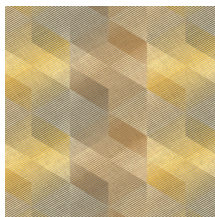

# 3D Rhombus

Collection Affinity

## Technical specifications

Reference	<u><a href="#">AF24580</a></u>
Composition	3D wallcovering on non-woven backing
Dimensions	Rolls of 10.05 m x 0.53 m (11 yds x 20.87")
Pattern repeat	Straight match 16 cm (6.30")
Adhesive	Arte Clearpro or a good quality dispersion adhesive
How to paste	Paste the wall
Light resistance	Good lightfastness
How to remove	Strippable
Maintenance	Extra-washable

## Colourways (5)

AF24580

AF24581

AF24582

AF24583

AF24584