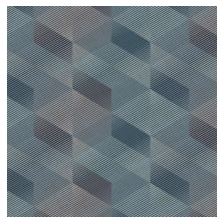

## Technical specifications

Reference	<u><a href="#">AF24580</a></u>
Composition	3D wallcovering on non-woven backing
Dimensions	Rolls of 10.05 m x 0.53 m (11 yds x 20.87")
Pattern repeat	Straight match 16 cm (6.30")
Adhesive	Arte Clearpro or a good quality dispersion adhesive
How to paste	Paste the wall
Light resistance	Good lightfastness
How to remove	Strippable
Maintenance	Extra-washable

## Colourways (5)

AF24580

AF24581

AF24582

AF24583

AF24584