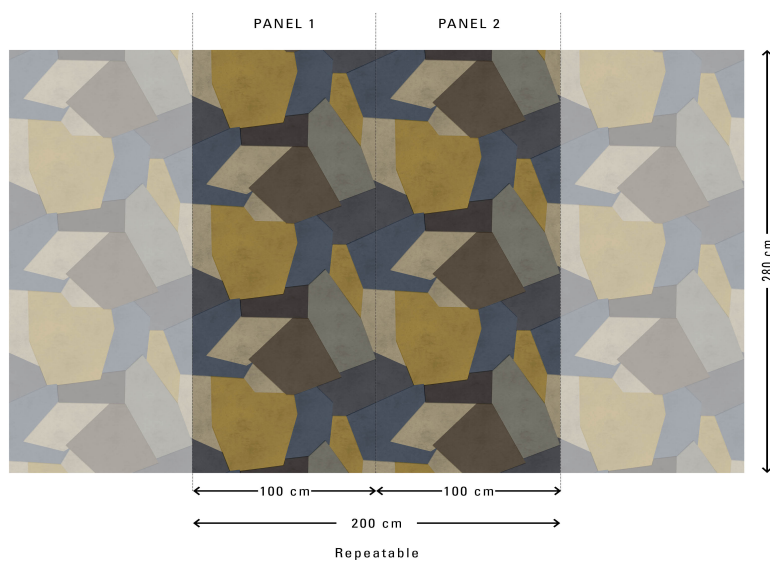

Panoramique - Affinity

Collection Affinity

Technical specifications

Reference	<u>AFD24590</u>
Composition	Wallpaper on non-woven backing
Dimensions	Panels of 200 cm x 280 cm (78.74" x 3.01 yds)
Remark	The pattern is repeatable, allowing several panoramics to be joined together.
Adhesive	Arte Clearpro or a good quality dispersion adhesive
How to paste	Paste the wall
Light resistance	Good lightfastness
How to remove	Strippable
Maintenance	Extra-washable

Colourways (4)

AFD24590

AFD24591

AFD24592

AFD24593

View

Panoramique Affinity Ref. AFD24590

More info? [Click here](#)