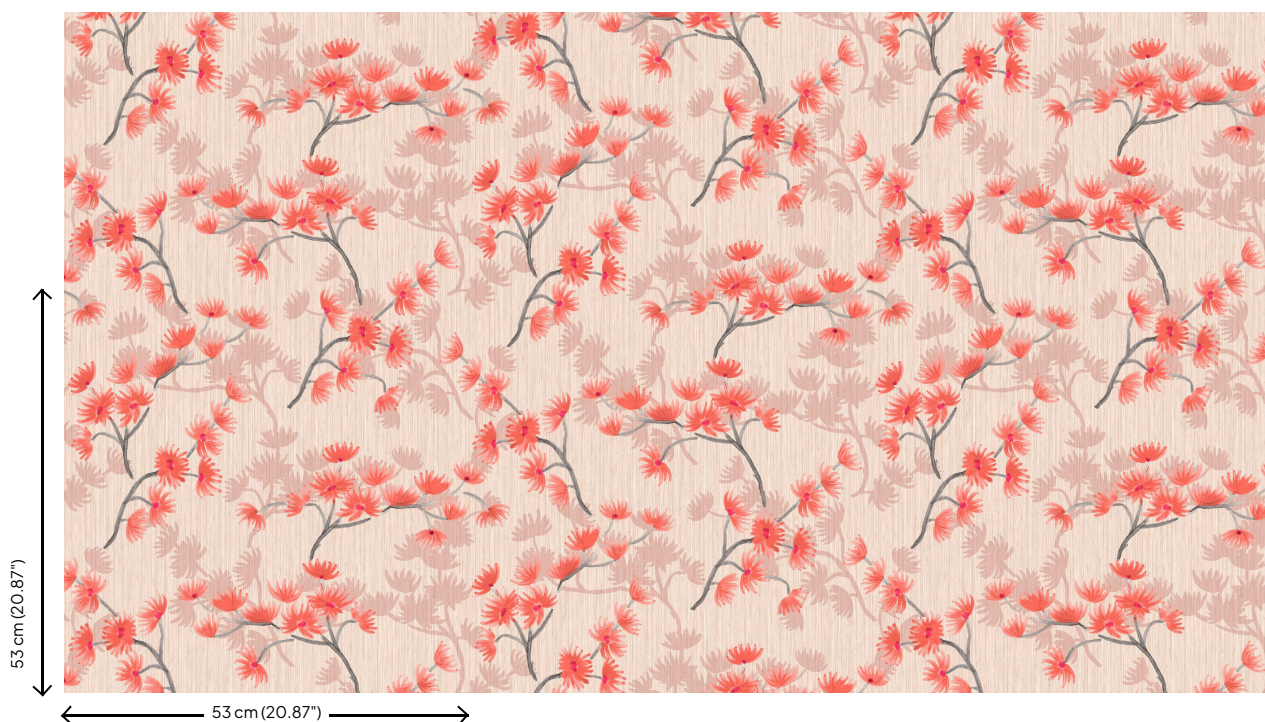

Colourways (2)

View

More info? [Click here](#)

Order samples, calculate quantities, view instructional videos, download technical information and more:
www.arte-international.com