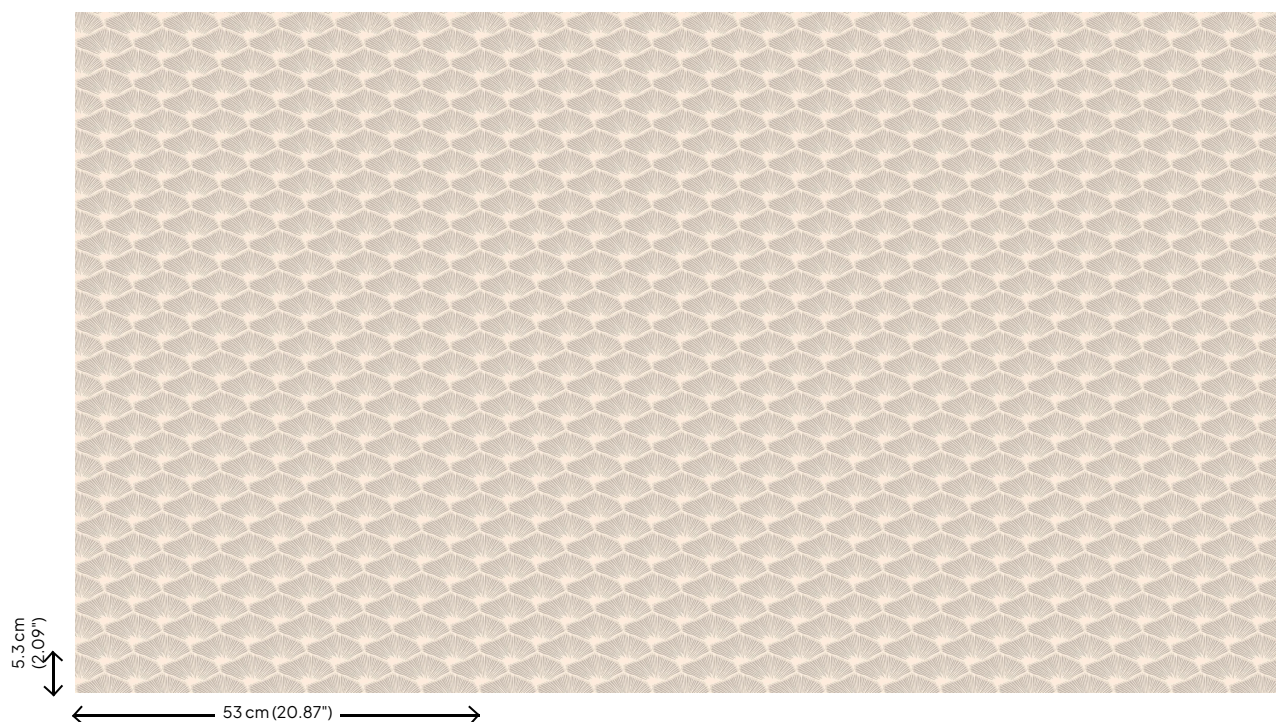

Kobe

Collection Breeze

Technical specifications

Reference	<u>BR24020</u>
Composition	Wallpaper on non-woven backing
Dimensions	Rolls of 10.05 m x 0.53 m (11 yds x 20.87")
Pattern repeat	Straight match 5.3 cm (2.09")
Adhesive	Arte Clearpro or a good quality dispersion adhesive
How to paste	Paste the wall
Light resistance	Good lightfastness
How to remove	Strippable
Maintenance	Extra-washable

Colourways (4)

BR24020

BR24021

BR24022

BR24023

View

More info? [Click here](#)

Order samples, calculate quantities, view instructional videos, download technical information and more:
www.arte-international.com