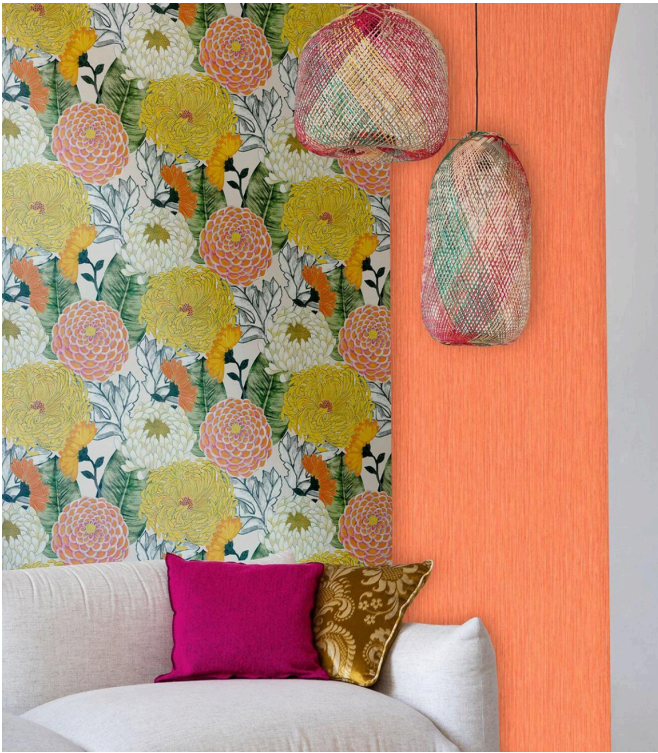

Kyoto

Collection Breeze

Technical specifications

Reference	<u>BR24030</u>
Composition	Wallpaper on non-woven backing
Dimensions	Rolls of 10.05 m x 0.53 m (11 yds x 20.87")
Pattern repeat	Drop match 64/32 cm (25.20"/12.60")
Adhesive	Arte Clearpro or a good quality dispersion adhesive
How to paste	Paste the wall
Light resistance	Good lightfastness
How to remove	Strippable
Maintenance	Extra-washable

Colourways (4)

BR24030

BR24031

BR24032

BR24033

View

More info? [Click here](#)

Order samples, calculate quantities, view instructional videos, download technical information and more:
www.arte-international.com