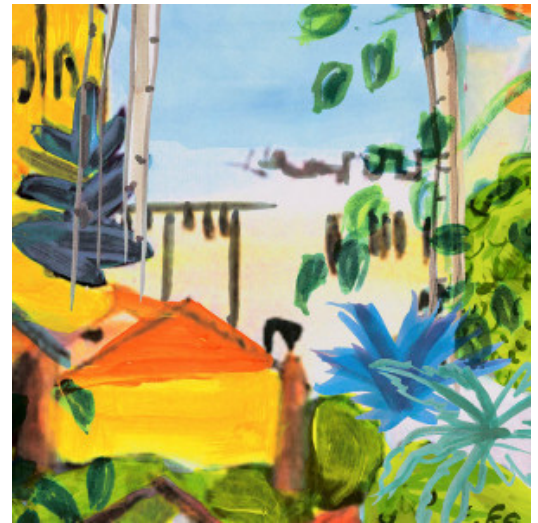

## Technical specifications

Reference	<u>BR24040</u>
Composition	Wallpaper on non-woven backing
Dimensions	Rolls of 10.05 m x 0.53 m (11 yds x 20.87")
Pattern repeat	Drop match 64/32 cm (25.20"/12.60")
Adhesive	Arte Clearpro or a good quality dispersion adhesive
How to paste	Paste the wall
Light resistance	Good lightfastness
How to remove	Strippable
Maintenance	Extra-washable