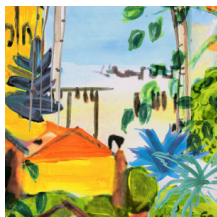

Colourways (2)

BR24040