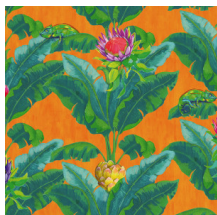

Colourways (3)

BRD24100