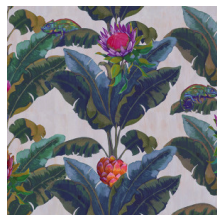

Colourways (3)

BRD24102

View

More info? [Click here](#)

Order samples, calculate quantities, view instructional videos, download technical information and more:
www.arte-international.com