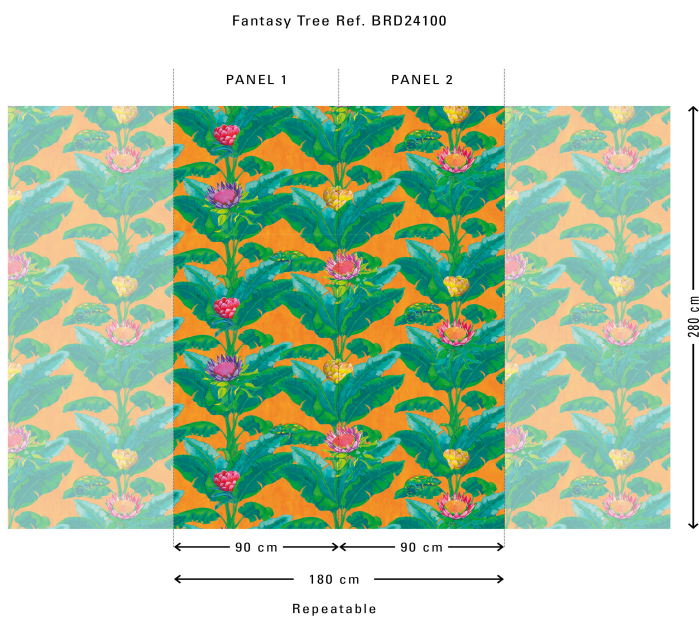

Fantasy Tree

Collection Breeze

Technical specifications

Reference	<u>BRD24100</u>
Composition	Wallpaper on non-woven backing
Dimensions	Panels of 1.80 m (2 x 0.90 m) x 2.80 m = 5.04 m ² / 70.87" (2 x 35.43") x 110.24" = 54.23 sq. ft.
Remark	The pattern is repeatable, allowing several panoramics to be joined together.
Adhesive	Arte Clearpro or a good quality dispersion adhesive
How to paste	Paste the wall
Light resistance	Good lightfastness
How to remove	Strippable
Maintenance	Washable

Colourways (3)

BRD24100

BRD24101

BRD24102

View

More info? [Click here](#)

Order samples, calculate quantities, view instructional videos, download technical information and more:
www.arte-international.com