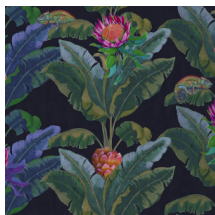

Colourways (3)

BRD24101

View

More info? [Click here](#)

Order samples, calculate quantities, view instructional videos, download technical information and more:
www.arte-international.com