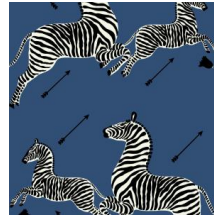

Colourways (9)

JV26002

View

More info? [Click here](#)

Order samples, calculate quantities, view instructional videos, download technical information and more:
www.arte-international.com