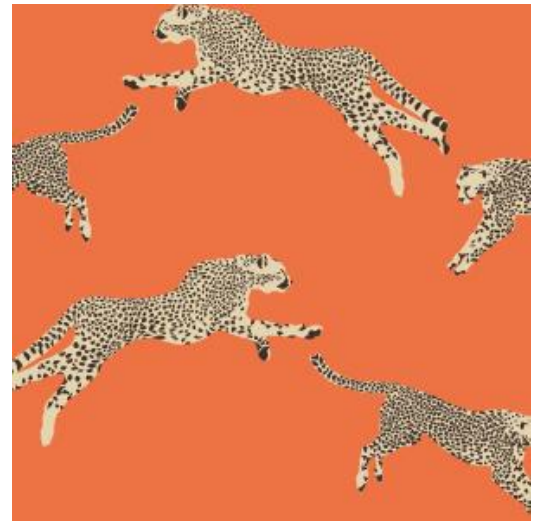

Leaping Cheetah

Collection Scalamandré

Story behind the collection

The designs in this collection are inspired by 19th-century textile design from the US. One of the pioneers of this style was Franco Scalamandré, an American with Italian roots that clearly found their way into his designs. This wallpaper collection is a tribute to his unparalleled style.

Technical specifications

Reference	<u>JV26017</u>
Composition	Wallpaper on non-woven backing
Dimensions	JV26018 - JV26022: Rolls of 10.05 m x 0.70 m (11 yds x 27.56") / JV26023 - JV26024: Width 87 cm (34.25"), sold by the linear metre/yard
Remark	JV26018 - JV26022: Straight match 65 cm / JV26023 - JV26024: Straight match 81 cm
Adhesive	Arte Clearpro or a good quality dispersion adhesive
How to paste	Paste the wall
Light resistance	Good lightfastness
How to remove	Strippable
Fire retardant EU	B-s1, d0
Maintenance	Extra-washable