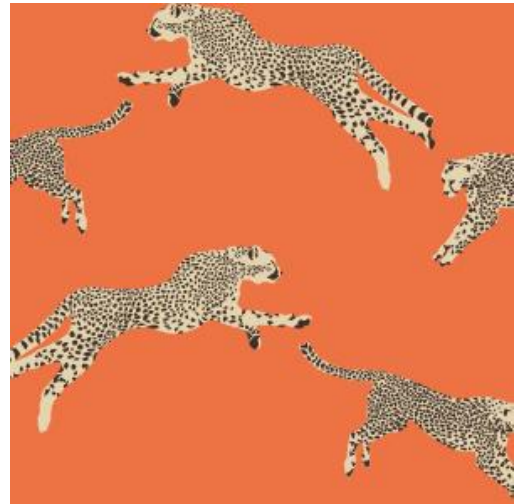

Leaping Cheetah

Collection Scalamandré

Story behind the collection

The designs in this collection are inspired by 19th-century textile design from the US. One of the pioneers of this style was Franco Scalamandré, an American with Italian roots that clearly found their way into his designs. This wallpaper collection is a tribute to his unparalleled style.

Technical specifications

Reference	<u>JV26017</u>
Composition	Wallpaper on non-woven backing
Dimensions	JV26018 - JV26022: Rolls of 10.05 m x 0.70 m (11 yds x 27.56") / JV26023 - JV26024: Width 87 cm (34.25"), sold by the linear metre/yard
Remark	JV26018 - JV26022: Straight match 65 cm / JV26023 - JV26024: Straight match 81 cm
Adhesive	Arte Clearpro or a good quality dispersion adhesive
How to paste	Paste the wall
Light resistance	Good lightfastness
How to remove	Strippable
Fire rating EU	B-s1, d0
Maintenance	Extra-washable