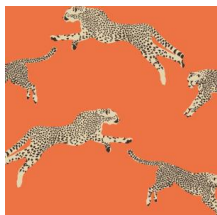

Colourways (8)

JV26017