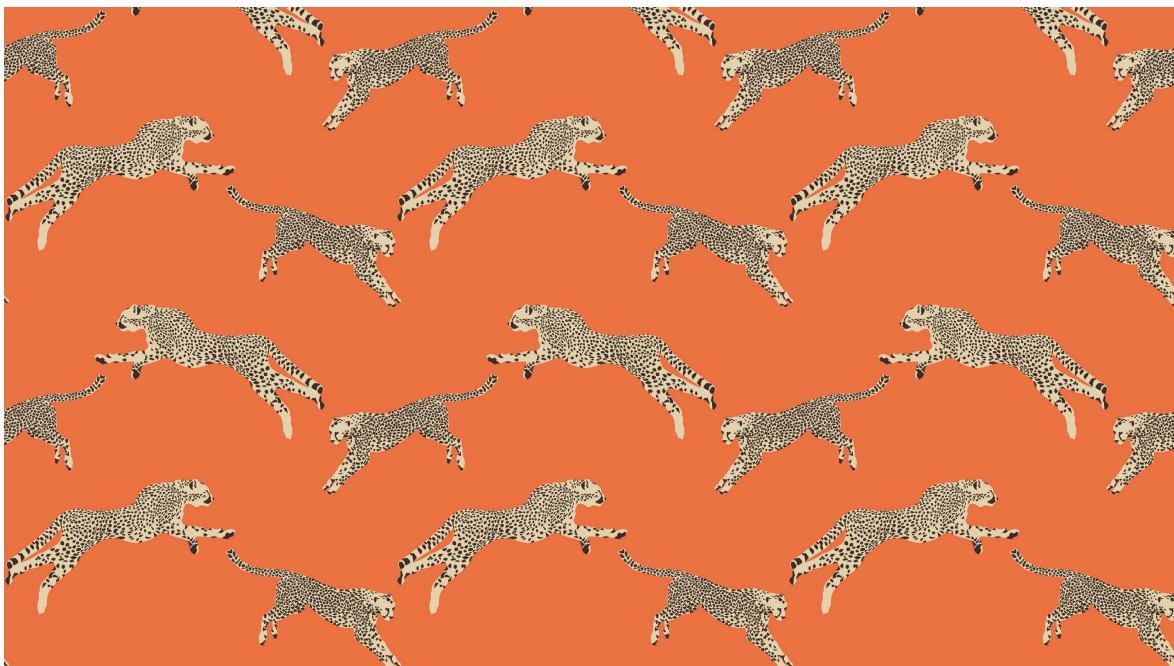

Colourways (8)

View

More info? [Click here](#)

Order samples, calculate quantities, view instructional videos, download technical information and more:
www.arte-international.com