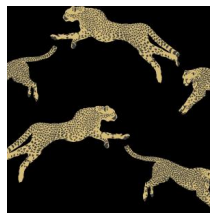

Colourways (8)

JV26019

View

More info? [Click here](#)

Order samples, calculate quantities, view instructional videos, download technical information and more:
www.arte-international.com