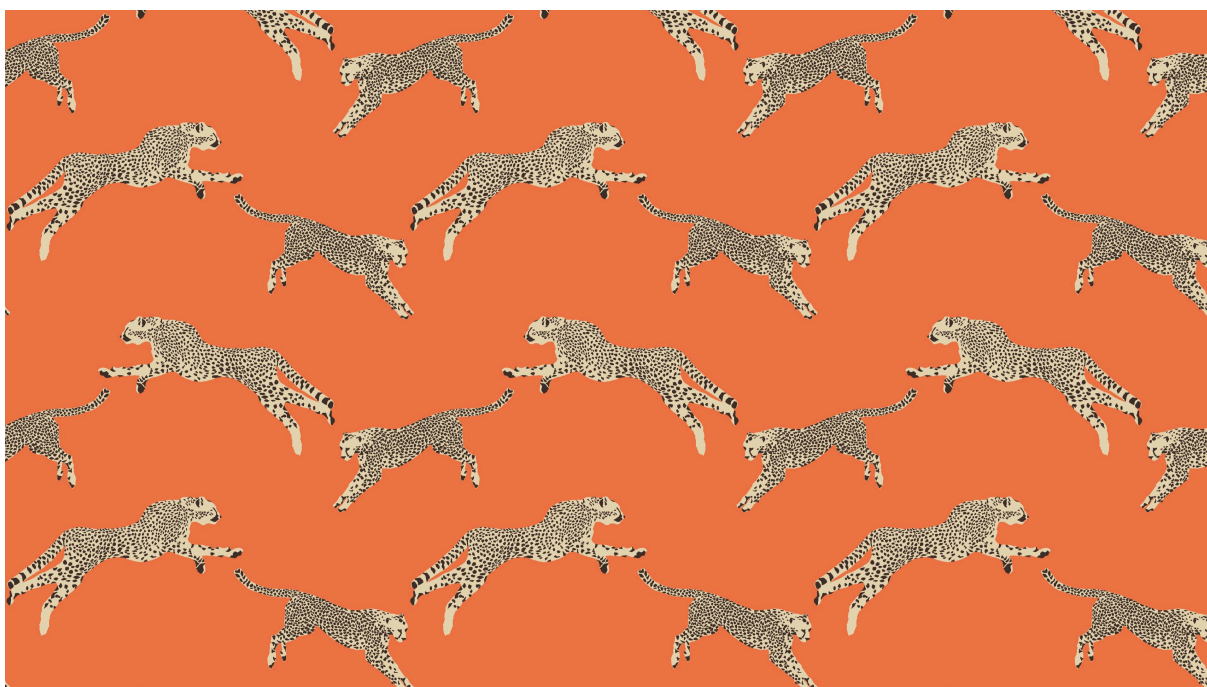

Colourways (8)

View

More info? [Click here](#)

Order samples, calculate quantities, view instructional videos, download technical information and more:
www.arte-international.com