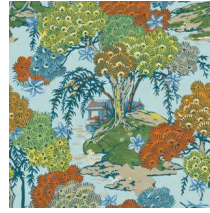

Colourways (4)

JV26033

View

More info? [Click here](#)

Order samples, calculate quantities, view instructional videos, download technical information and more:
www.arte-international.com