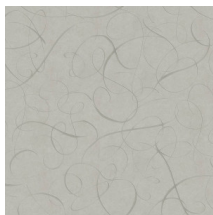

Colourways (3)

MO2012

View

More info? [Click here](#)

Order samples, calculate quantities, view instructional videos, download technical information and more:
www.arte-international.com

ARTE®

wallcoverings for the ultimate in refinement