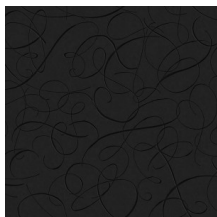

Colourways (3)

MO2011