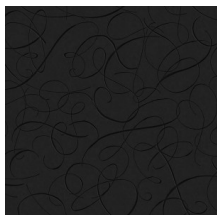

Colourways (3)

MO2011