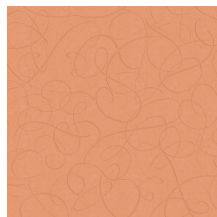

Colourways (3)

MO2013

View

More info? [Click here](#)

Order samples, calculate quantities, view instructional videos, download technical information and more:
www.arte-international.com

ARTE®

wallcoverings for the ultimate in refinement