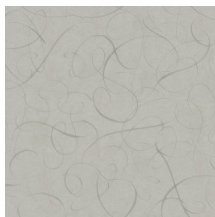

Colourways (3)

MO2012

View

More info? [Click here](#)

Order samples, calculate quantities, view instructional videos, download technical information and more:
www.arte-international.com

ARTE®

wallcoverings for the ultimate in refinement