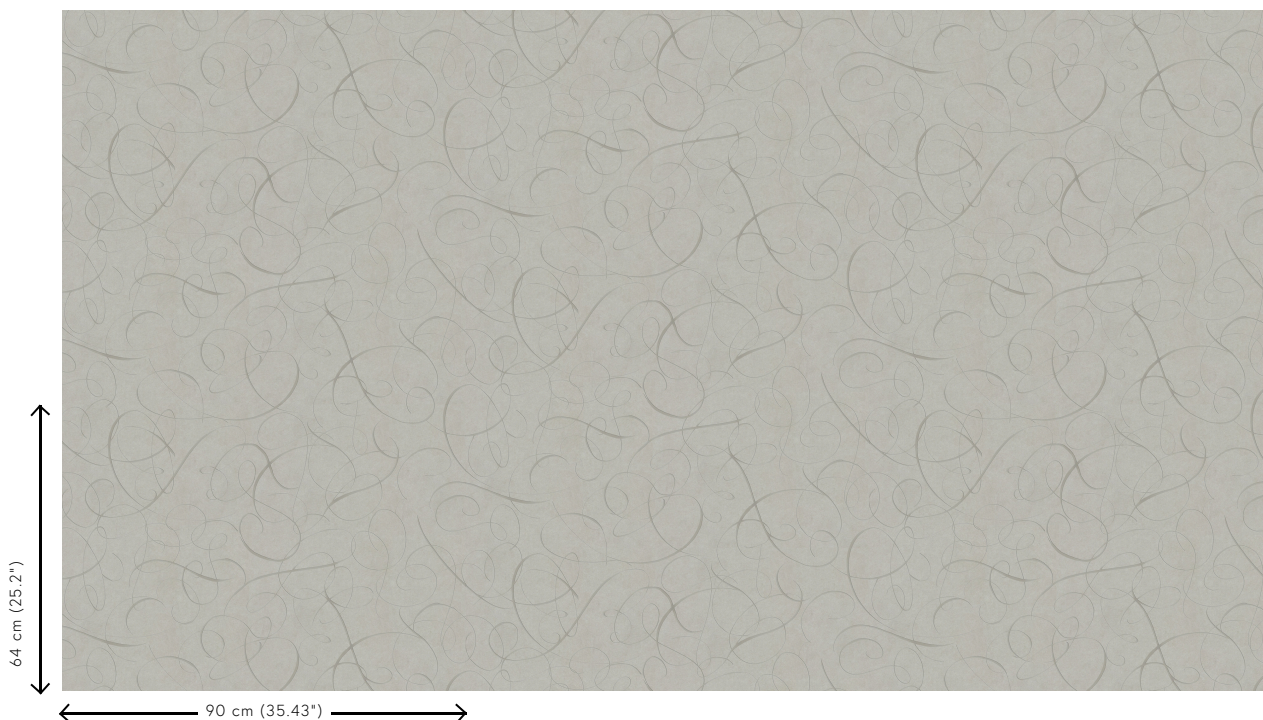

Colourways (3)

View

More info? [Click here](#)

Order samples, calculate quantities, view instructional videos, download technical information and more:
www.arte-international.com

ARTE®

wallcoverings for the ultimate in refinement