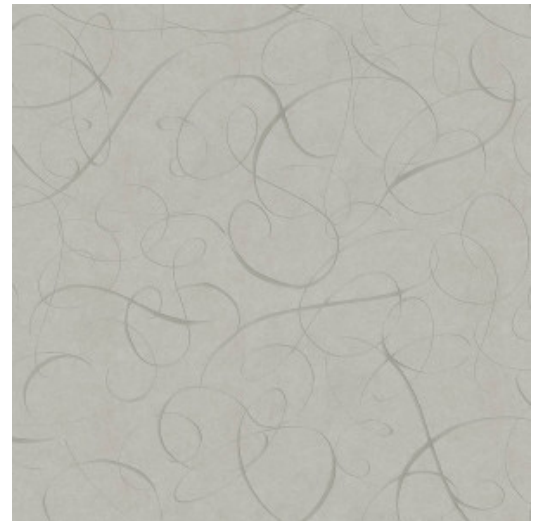

CALLIGRAPHY BIRD

Collection Moooi Wallcovering Extinct
Animals

Story behind the collection

The Extinct Animals wallcoverings are inspired by Moooi's Museum of Extinct Animals. With the Museum of Extinct Animals, Moooi celebrates nature's diversity, stimulating to stretch the limits of imagination. Highlighting that the most invaluable treasure from past and present expeditions is the unexpected diversity of beauty, in all its forms.

Technical specifications

Reference	<u>MO2012</u> • Ash
Product category	Exquisite
Composition	Non-woven wallcovering
Description	A high gloss lacquer print, representing the elegant tail feathers of the female Calligraphy Bird
Dimensions	Width 90 cm (35.43"), sold by the linear metre/yard
Pattern repeat	Drop match 64/32 cm (25.20"/12.60")
Adhesive	Arte Clearpro or a good quality dispersion adhesive
How to paste	Paste the wall
Light resistance	Good lightfastness
How to remove	Strippable
Fire retardant EU	B-s1, d0
Fire retardant US	Class A
Maintenance	Washable
IMO Certified	

0493/22