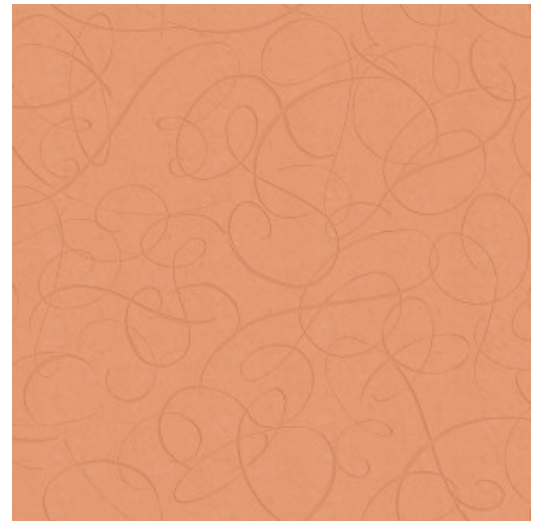

CALLIGRAPHY BIRD

Collection Moooi Wallcovering Extinct
Animals

Story behind the collection

The Extinct Animals wallcoverings are inspired by Moooi's Museum of Extinct Animals. With the Museum of Extinct Animals, Moooi celebrates nature's diversity, stimulating to stretch the limits of imagination. Highlighting that the most invaluable treasure from past and present expeditions is the unexpected diversity of beauty, in all its forms.

Technical specifications

Reference	<u>MO2013</u> • Blossom
Product category	Exquisite
Composition	Non-woven wallcovering
Description	A high gloss lacquer print, representing the elegant tail feathers of the female Calligraphy Bird
Dimensions	Width 90 cm (35.43"), sold by the linear metre/yard
Pattern repeat	Drop match 64/32 cm (25.20"/12.60")
Adhesive	Arte Clearpro or a good quality dispersion adhesive
How to paste	Paste the wall
Light resistance	Good lightfastness
How to remove	Strippable
Fire retardant EU	B-s1, d0
Fire retardant US	Class A
Maintenance	Washable
IMO Certified	

0493/22