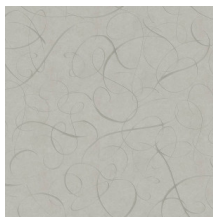

Colourways (3)

MO2012

View

More info? [Click here](#)

Order samples, calculate quantities, view instructional videos, download technical information and more:
www.arte-international.com

ARTE®

wallcoverings for the ultimate in refinement