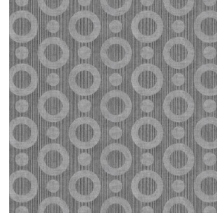

Colourways (4)

MO2063

View

More info? [Click here](#)

Order samples, calculate quantities, view instructional videos, download technical information and more:
www.arte-international.com

ARTE®

wallcoverings for the ultimate in refinement