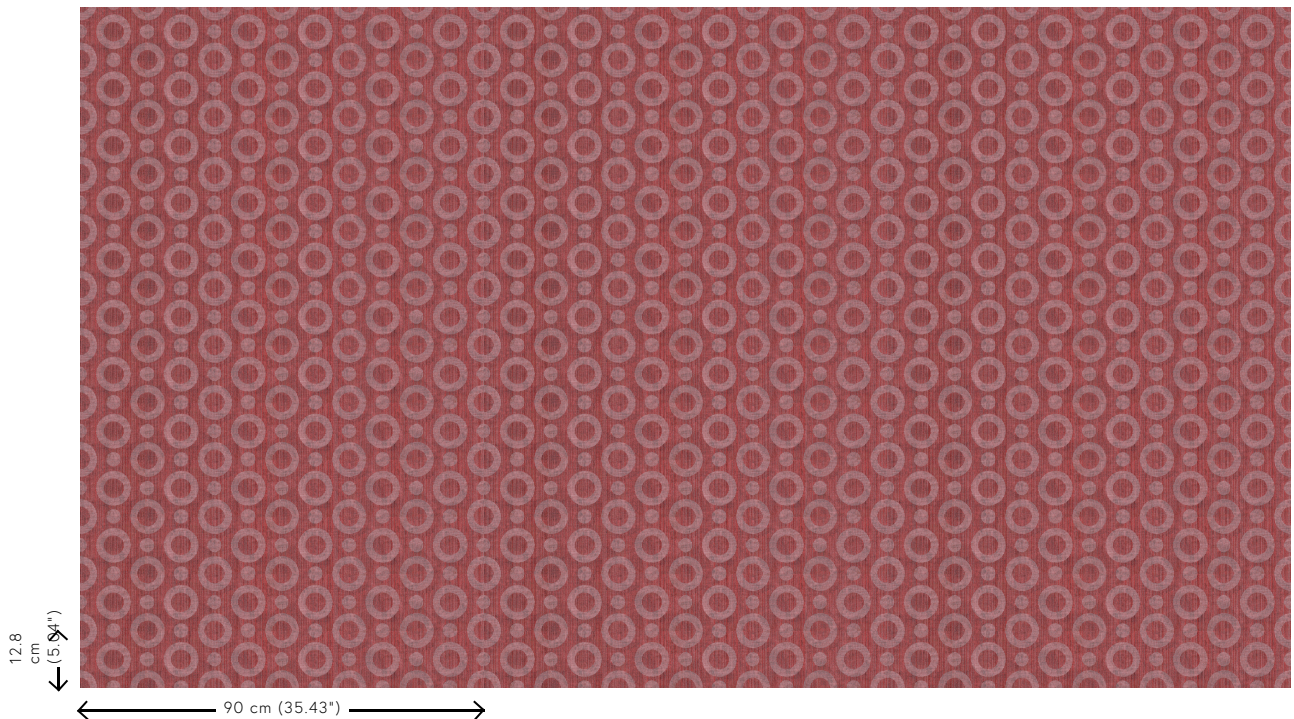

## Technical specifications

Reference	<u>MO2061</u> • Rose
Product category	Exquisite
Composition	Non-woven wallcovering
Description	Wallcovering with a textured print, based on the magical skin of the Umbrella Squid
Dimensions	Width 90 cm (35.43"), sold by the linear metre/yard
Pattern repeat	Straight match 12.8 cm (5.04")
Adhesive	Arte Clearpro or a good quality dispersion adhesive
How to paste	Paste the wall
Light resistance	Good lightfastness
How to remove	Strippable
Fire retardant EU	B-s1, d0
Fire retardant US	Class A
Maintenance	Washable
IMO Certified	 0493/22

## Colourways (4)

MO2061

MO2062

MO2063

MO2064