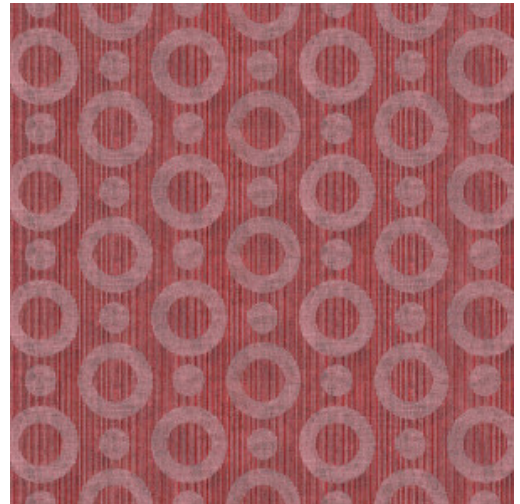

UMBRELLA SQUID

Collection Moooi Wallcovering Extinct Animals

Story behind the collection

The Extinct Animals wallcoverings are inspired by Moooi's Museum of Extinct Animals. With the Museum of Extinct Animals, Moooi celebrates nature's diversity, stimulating to stretch the limits of imagination. Highlighting that the most invaluable treasure from past and present expeditions is the unexpected diversity of beauty, in all its forms.

Technical specifications

Reference	MO2061 • Rose
Product category	Exquisite
Composition	Non-woven wallcovering
Description	Wallcovering with a textured print, based on the magical skin of the Umbrella Squid
Dimensions	Width 90 cm (35.43"), sold by the linear metre/yard
Pattern repeat	Straight match 12.8 cm (5.04")
Adhesive	Arte Clearpro or a good quality dispersion adhesive
How to paste	Paste the wall
Light resistance	Good lightfastness
How to remove	Strippable
Fire rating EU	B-s1, d0
Fire rating US	Class A
Maintenance	Washable
IMO Certified	 0493/22