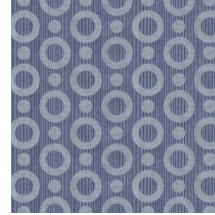

Technical specifications

Reference	<u>MO2061</u> • Rose
Product category	Exquisite
Composition	Non-woven wallcovering
Description	Wallcovering with a textured print, based on the magical skin of the Umbrella Squid
Dimensions	Width 90 cm (35.43"), sold by the linear metre/yard
Pattern repeat	Straight match 12.8 cm (5.04")
Adhesive	Arte Clearpro or a good quality dispersion adhesive
How to paste	Paste the wall
Light resistance	Good lightfastness
How to remove	Strippable
Fire retardant EU	B-s1, d0
Fire retardant US	Class A
Maintenance	Washable
IMO Certified	 0493/22

Colourways (4)

MO2061

MO2062

MO2063

MO2064

View

More info? [Click here](#)

Order samples, calculate quantities, view instructional videos, download technical information and more:
www.arte-international.com