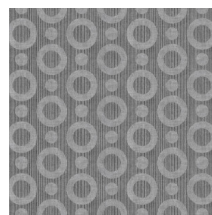

Colourways (4)

MO2063

View

More info? [Click here](#)

Order samples, calculate quantities, view instructional videos, download technical information and more:
www.arte-international.com

ARTE®

wallcoverings for the ultimate in refinement