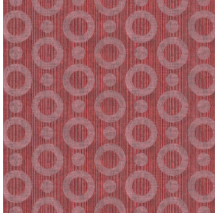

Colourways (4)

MO2061