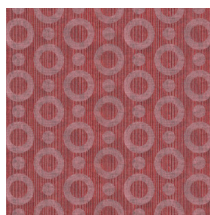

Colourways (4)

MO2061