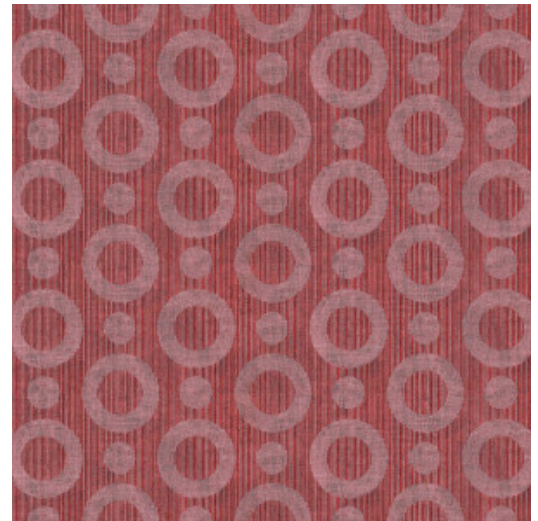

UMBRELLA SQUID

Collection Moooi Wallcovering Extinct Animals

Story behind the collection

The Extinct Animals wallcoverings are inspired by Moooi's Museum of Extinct Animals. With the Museum of Extinct Animals, Moooi celebrates nature's diversity, stimulating to stretch the limits of imagination. Highlighting that the most invaluable treasure from past and present expeditions is the unexpected diversity of beauty, in all its forms.

Technical specifications

Reference	<u>MO2061</u> • Rose
Product category	Exquisite
Composition	Non-woven wallcovering
Description	Wallcovering with a textured print, based on the magical skin of the Umbrella Squid
Dimensions	Width 90 cm (35.43"), sold by the linear metre/yard
Pattern repeat	Straight match 12.8 cm (5.04")
Adhesive	Arte Clearpro or a good quality dispersion adhesive
How to paste	Paste the wall
Light resistance	Good lightfastness
How to remove	Strippable
Fire retardant EU	B-s1, d0
Fire retardant US	Class A
Maintenance	Washable
IMO Certified	 0493/22