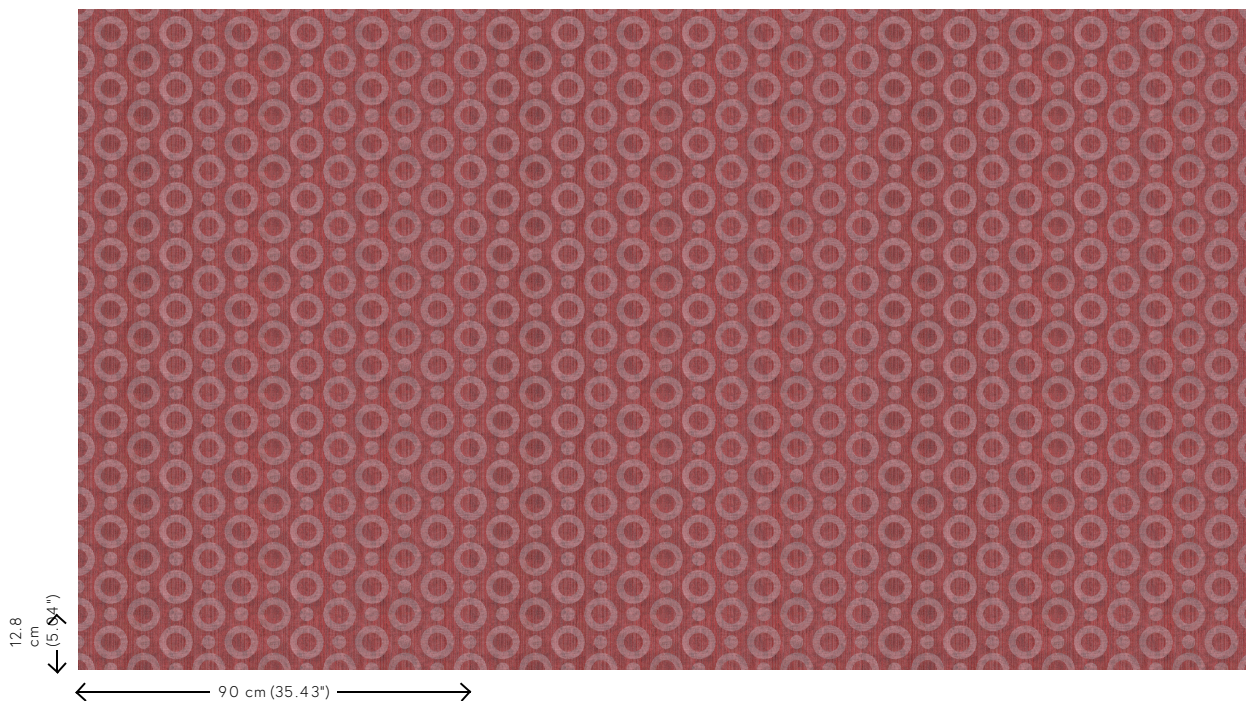

Technical specifications

Reference	MO2061 • Rose
Product category	Exquisite
Composition	Non-woven wallcovering
Description	Wallcovering with a textured print, based on the magical skin of the Umbrella Squid
Dimensions	Width 90 cm (35.43"), sold by the linear metre/yard
Pattern repeat	Straight match 12.8 cm (5.04")
Adhesive	Arte Clearpro or a good quality dispersion adhesive
How to paste	Paste the wall
Light resistance	Good lightfastness
How to remove	Strippable
Fire rating EU	B-s1, d0
Fire rating US	Class A
Maintenance	Washable
IMO Certified	 0493/22

Colourways (4)

MO2061

MO2062

MO2063

MO2064

View

More info? [Click here](#)

Order samples, calculate quantities, view instructional videos, download technical information and more:
www.arte-international.com