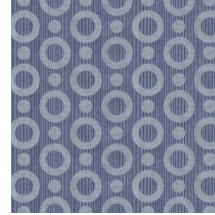

## Technical specifications

Reference	<u>MO2061</u> • Rose
Product category	Exquisite
Composition	Non-woven wallcovering
Description	Wallcovering with a textured print, based on the magical skin of the Umbrella Squid
Dimensions	Width 90 cm (35.43"), sold by the linear metre/yard
Pattern repeat	Straight match 12.8 cm (5.04")
Adhesive	Arte Clearpro or a good quality dispersion adhesive
How to paste	Paste the wall
Light resistance	Good lightfastness
How to remove	Strippable
Fire retardant EU	B-s1, d0
Fire retardant US	Class A
Maintenance	Washable
IMO Certified	 0493/22

## Colourways (4)

MO2061

MO2062

MO2063

MO2064