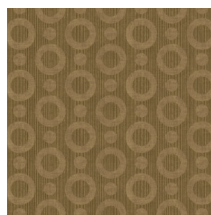

Colourways (4)

MO2062

View

More info? [Click here](#)

Order samples, calculate quantities, view instructional videos, download technical information and more:
www.arte-international.com

ARTE®

wallcoverings for the ultimate in refinement