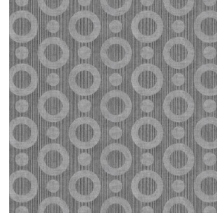

## Technical specifications

Reference	<u>MO2061</u> • Rose
Product category	Exquisite
Composition	Non-woven wallcovering
Description	Wallcovering with a textured print, based on the magical skin of the Umbrella Squid
Dimensions	Width 90 cm (35.43"), sold by the linear metre/yard
Pattern repeat	Straight match 12.8 cm (5.04")
Adhesive	Arte Clearpro or a good quality dispersion adhesive
How to paste	Paste the wall
Light resistance	Good lightfastness
How to remove	Strippable
Fire retardant EU	B-s1, d0
Fire retardant US	Class A
Maintenance	Washable
IMO Certified	 0493/22

## Colourways (4)

MO2061

MO2062

MO2063

MO2064