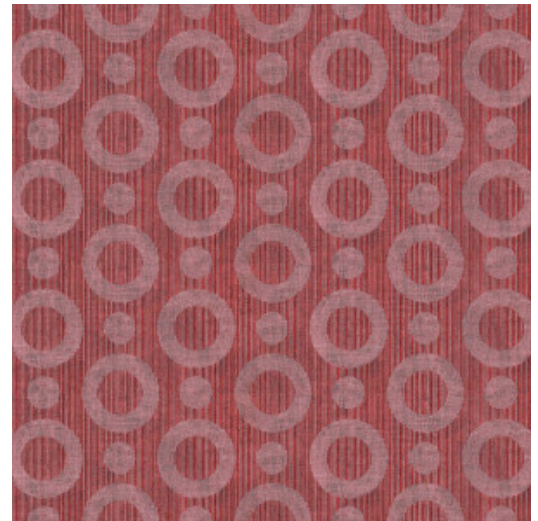

# UMBRELLA SQUID

Collection Moooi Wallcovering Extinct Animals

## Technical specifications

Reference	<u>MO2061</u> • Rose
Product category	Exquisite
Composition	Non-woven wallcovering
Description	Wallcovering with a textured print, based on the magical skin of the Umbrella Squid
Dimensions	Width 90 cm (35.43"), sold by the linear metre/yard
Pattern repeat	Straight match 12.8 cm (5.04")
Adhesive	Arte Clearpro or a good quality dispersion adhesive
How to paste	Paste the wall
Light resistance	Good lightfastness
How to remove	Strippable
Fire retardant EU	B-s1, d0
Fire retardant US	Class A
Maintenance	Washable
IMO Certified	 0493/22