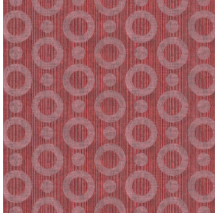

## Technical specifications

Reference	<u>MO2061</u> • Rose
Product category	Exquisite
Composition	Non-woven wallcovering
Description	Wallcovering with a textured print, based on the magical skin of the Umbrella Squid
Dimensions	Width 90 cm (35.43"), sold by the linear metre/yard
Pattern repeat	Straight match 12.8 cm (5.04")
Adhesive	Arte Clearpro or a good quality dispersion adhesive
How to paste	Paste the wall
Light resistance	Good lightfastness
How to remove	Strippable
Fire retardant EU	B-s1, d0
Fire retardant US	Class A
Maintenance	Washable
IMO Certified	 0493/22