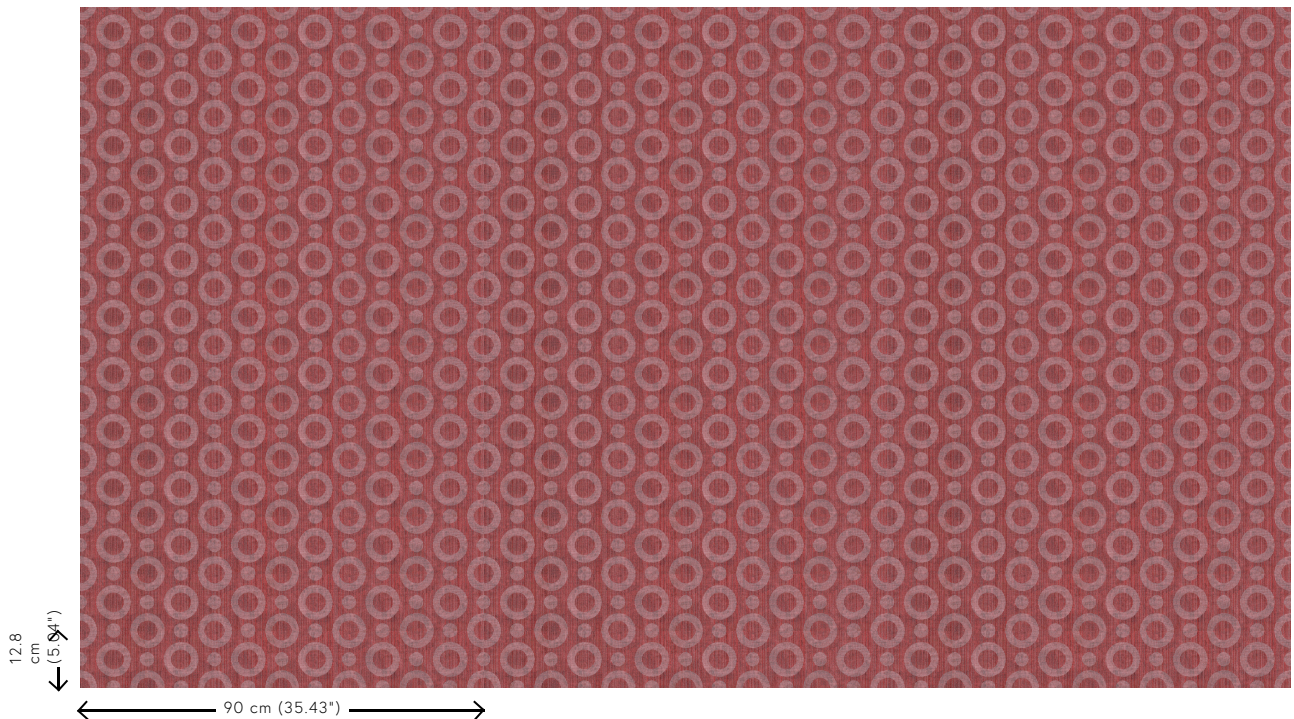

Technical specifications

Reference	<u>MO2061</u> • Rose
Product category	Exquisite
Composition	Non-woven wallcovering
Description	Wallcovering with a textured print, based on the magical skin of the Umbrella Squid
Dimensions	Width 90 cm (35.43"), sold by the linear metre/yard
Pattern repeat	Straight match 12.8 cm (5.04")
Adhesive	Arte Clearpro or a good quality dispersion adhesive
How to paste	Paste the wall
Light resistance	Good lightfastness
How to remove	Strippable
Fire retardant EU	B-s1, d0
Fire retardant US	Class A
Maintenance	Washable
IMO Certified	 0493/22

Colourways (4)

MO2061

MO2062

MO2063

MO2064

View

More info? [Click here](#)

Order samples, calculate quantities, view instructional videos, download technical information and more:
www.arte-international.com