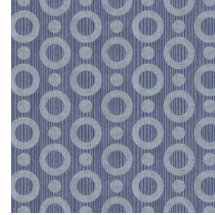

Technical specifications

Reference	<u>MO2062</u> • Gold
Product category	Exquisite
Composition	Non-woven wallcovering
Description	Wallcovering with a textured print, based on the magical skin of the Umbrella Squid
Dimensions	Width 90 cm (35.43"), sold by the linear metre/yard
Pattern repeat	Straight match 12.8 cm (5.04")
Adhesive	Arte Clearpro or a good quality dispersion adhesive
How to paste	Paste the wall
Light resistance	Good lightfastness
How to remove	Strippable
Fire retardant EU	B-s1, d0
Fire retardant US	Class A
Maintenance	Washable
IMO Certified	

0493/22

Colourways (4)

MO2061

MO2062

MO2063

MO2064

View

More info? [Click here](#)