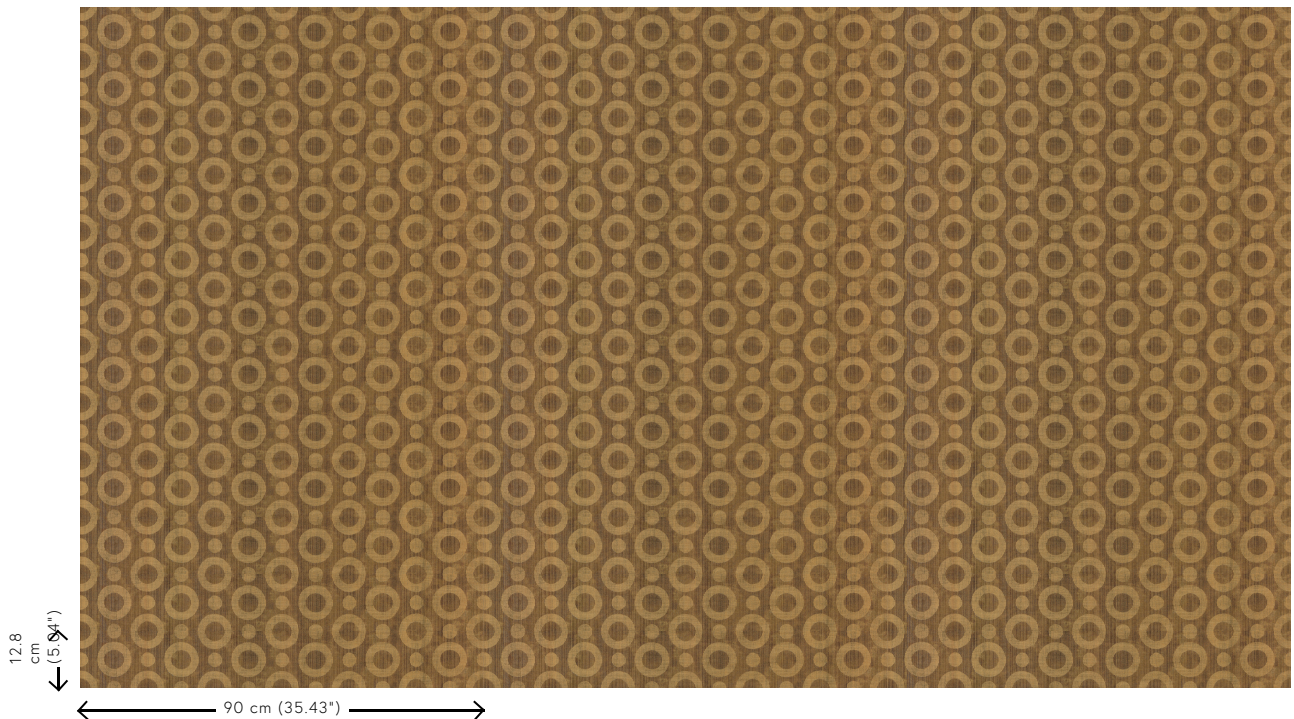

Technical specifications

Reference	<u>MO2062</u> • Gold
Product category	Exquisite
Composition	Non-woven wallcovering
Description	Wallcovering with a textured print, based on the magical skin of the Umbrella Squid
Dimensions	Width 90 cm (35.43"), sold by the linear metre/yard
Pattern repeat	Straight match 12.8 cm (5.04")
Adhesive	Arte Clearpro or a good quality dispersion adhesive
How to paste	Paste the wall
Light resistance	Good lightfastness
How to remove	Strippable
Fire retardant EU	B-s1, d0
Fire retardant US	Class A
Maintenance	Washable
IMO Certified	

0493/22

Colourways (4)

MO2061

MO2062

MO2063

MO2064

View

More info? [Click here](#)