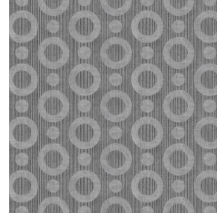

Technical specifications

Reference	<u>MO2062</u> • Gold
Product category	Exquisite
Composition	Non-woven wallcovering
Description	Wallcovering with a textured print, based on the magical skin of the Umbrella Squid
Dimensions	Width 90 cm (35.43"), sold by the linear metre/yard
Pattern repeat	Straight match 12.8 cm (5.04")
Adhesive	Arte Clearpro or a good quality dispersion adhesive
How to paste	Paste the wall
Light resistance	Good lightfastness
How to remove	Strippable
Fire retardant EU	B-s1, d0
Fire retardant US	Class A
Maintenance	Washable
IMO Certified	

0493/22

Colourways (4)

MO2061

MO2062

MO2063

MO2064

View

More info? [Click here](#)