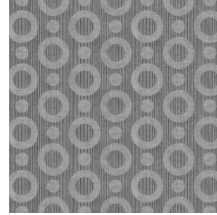

## Technical specifications

Reference	<u>MO2062</u> • Gold
Product category	Exquisite
Composition	Non-woven wallcovering
Description	Wallcovering with a textured print, based on the magical skin of the Umbrella Squid
Dimensions	Width 90 cm (35.43"), sold by the linear metre/yard
Pattern repeat	Straight match 12.8 cm (5.04")
Adhesive	Arte Clearpro or a good quality dispersion adhesive
How to paste	Paste the wall
Light resistance	Good lightfastness
How to remove	Strippable
Fire retardant EU	B-s1, d0
Fire retardant US	Class A
Maintenance	Washable
IMO Certified	 0493/22

## Colourways (4)

MO2061

MO2062

MO2063

MO2064