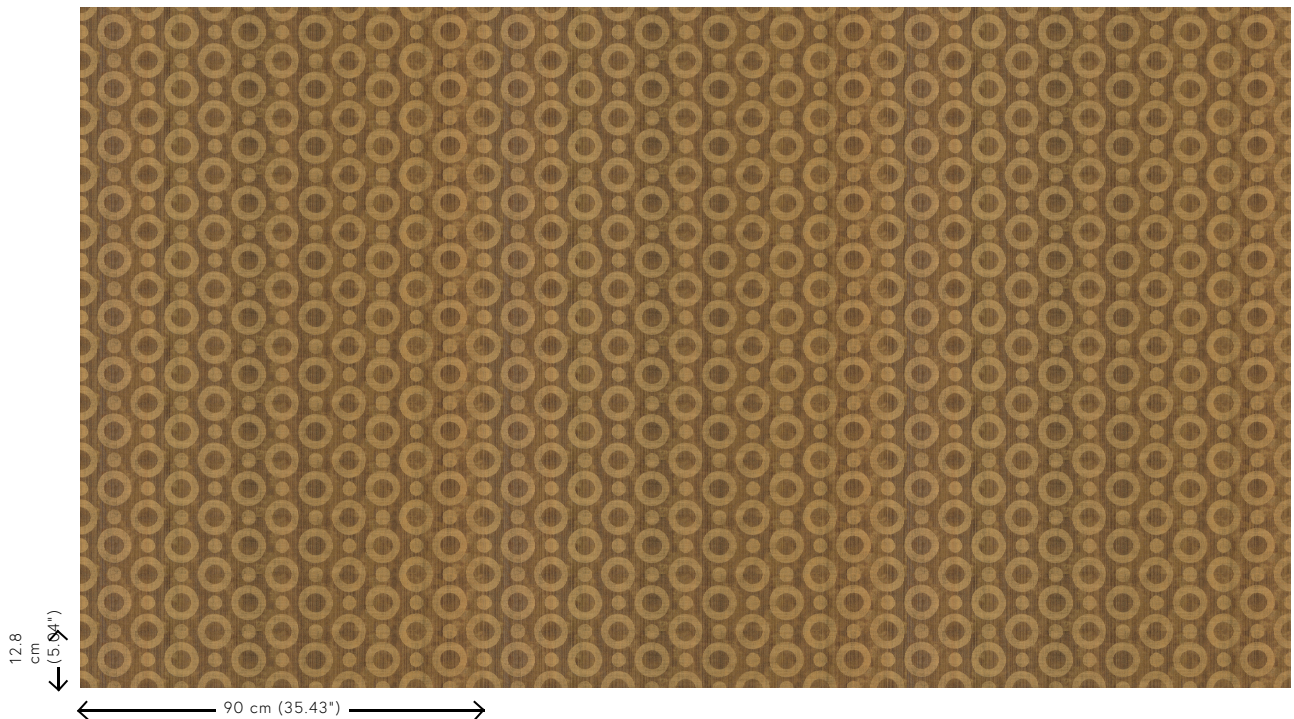

Colourways (4)

View

More info? [Click here](#)

Order samples, calculate quantities, view instructional videos, download technical information and more:
www.arte-international.com

ARTE®

wallcoverings for the ultimate in refinement