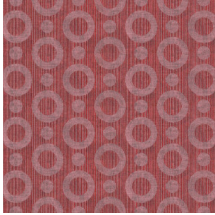

Technical specifications

Reference	<u>MO2062</u> • Gold
Product category	Exquisite
Composition	Non-woven wallcovering
Description	Wallcovering with a textured print, based on the magical skin of the Umbrella Squid
Dimensions	Width 90 cm (35.43"), sold by the linear metre/yard
Pattern repeat	Straight match 12.8 cm (5.04")
Adhesive	Arte Clearpro or a good quality dispersion adhesive
How to paste	Paste the wall
Light resistance	Good lightfastness
How to remove	Strippable
Fire retardant EU	B-s1, d0
Fire retardant US	Class A
Maintenance	Washable
IMO Certified	

0493/22

Colourways (4)

MO2061

MO2062

MO2063

MO2064

View

More info? [Click here](#)