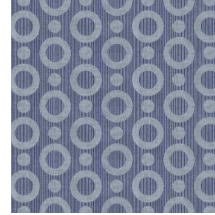

## Technical specifications

Reference	<u>MO2062</u> • Gold
Product category	Exquisite
Composition	Non-woven wallcovering
Description	Wallcovering with a textured print, based on the magical skin of the Umbrella Squid
Dimensions	Width 90 cm (35.43"), sold by the linear metre/yard
Pattern repeat	Straight match 12.8 cm (5.04")
Adhesive	Arte Clearpro or a good quality dispersion adhesive
How to paste	Paste the wall
Light resistance	Good lightfastness
How to remove	Strippable
Fire retardant EU	B-s1, d0
Fire retardant US	Class A
Maintenance	Washable
IMO Certified	 0493/22

## Colourways (4)

MO2061

MO2062

MO2063

MO2064