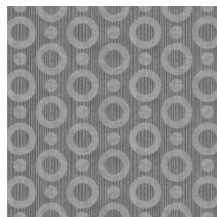

Technical specifications

Reference	<u>MO2063</u> • Silver
Product category	Exquisite
Composition	Non-woven wallcovering
Description	Wallcovering with a textured print, based on the magical skin of the Umbrella Squid
Dimensions	Width 90 cm (35.43"), sold by the linear metre/yard
Pattern repeat	Straight match 12.8 cm (5.04")
Adhesive	Arte Clearpro or a good quality dispersion adhesive
How to paste	Paste the wall
Light resistance	Good lightfastness
How to remove	Strippable
Fire retardant EU	B-s1, d0
Fire retardant US	Class A
Maintenance	Washable
IMO Certified	 0493/22

Colourways (4)

MO2061

MO2062

MO2063

MO2064

View

12.8
cm
(5.08")

90 cm (35.43")