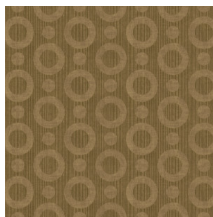

Technical specifications

Reference	<u>MO2063</u> • Silver
Product category	Exquisite
Composition	Non-woven wallcovering
Description	Wallcovering with a textured print, based on the magical skin of the Umbrella Squid
Dimensions	Width 90 cm (35.43"), sold by the linear metre/yard
Pattern repeat	Straight match 12.8 cm (5.04")
Adhesive	Arte Clearpro or a good quality dispersion adhesive
How to paste	Paste the wall
Light resistance	Good lightfastness
How to remove	Strippable
Fire retardant EU	B-s1, d0
Fire retardant US	Class A
Maintenance	Washable
IMO Certified	 0493/22

Colourways (4)

MO2061

MO2062

MO2063

MO2064

View

12.8
cm
(5.08")

90 cm (35.43")