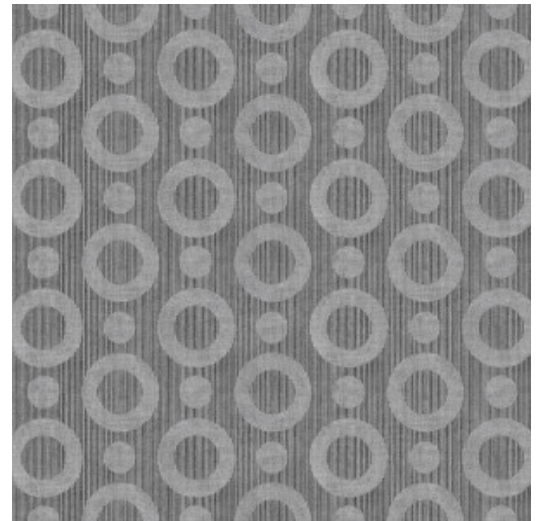

UMBRELLA SQUID

Collection Moooi Wallcovering Extinct Animals

Story behind the collection

The Extinct Animals wallcoverings are inspired by Moooi's Museum of Extinct Animals. With the Museum of Extinct Animals, Moooi celebrates nature's diversity, stimulating to stretch the limits of imagination. Highlighting that the most invaluable treasure from past and present expeditions is the unexpected diversity of beauty, in all its forms.

Technical specifications

Reference	<u>MO2063</u> • Silver
Product category	Exquisite
Composition	Non-woven wallcovering
Description	Wallcovering with a textured print, based on the magical skin of the Umbrella Squid
Dimensions	Width 90 cm (35.43"), sold by the linear metre/yard
Pattern repeat	Straight match 12.8 cm (5.04")
Adhesive	Arte Clearpro or a good quality dispersion adhesive
How to paste	Paste the wall
Light resistance	Good lightfastness
How to remove	Strippable
Fire retardant EU	B-s1, d0
Fire retardant US	Class A
Maintenance	Washable
IMO Certified	 0493/22

Colourways (4)

MO2061

MO2062

MO2063

MO2064

View

12.8
cm
(5.08")

90 cm (35.43")