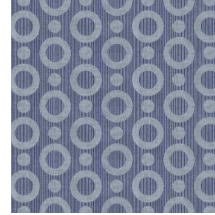

Technical specifications

Reference	<u>MO2064</u> • Indigo
Product category	Exquisite
Composition	Non-woven wallcovering
Description	Wallcovering with a textured print, based on the magical skin of the Umbrella Squid
Dimensions	Width 90 cm (35.43"), sold by the linear metre/yard
Pattern repeat	Straight match 12.8 cm (5.04")
Adhesive	Arte Clearpro or a good quality dispersion adhesive
How to paste	Paste the wall
Light resistance	Good lightfastness
How to remove	Strippable
Fire retardant EU	B-s1, d0
Fire retardant US	Class A
Maintenance	Washable
IMO Certified	 0493/22

Colourways (4)

MO2061

MO2062

MO2063

MO2064

View

More info? [Click here](#)

Order samples, calculate quantities, view instructional videos, download technical information and more:
www.arte-international.com