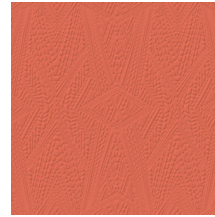

Technical specifications

| | |
|-------------------|--|
| Reference | <u>MO2081</u> • Egg Shell |
| Product category | Couture |
| Composition | 3D textile wallcovering on non-woven backing |
| Description | 3D wallcovering with a soft suede look, based on the unique structure of the ancient skin of the Dwarf Rhino |
| Dimensions | Width 124 cm (48.82"), sold by the linear metre/yard |
| Pattern repeat | Straight match 109 cm (42.91") |
| Remark | Stain and water repellent, positive acoustic effect |
| Adhesive | Arte Clearpro or a good quality dispersion adhesive |
| How to paste | Paste the wall |
| Light resistance | Good lightfastness |
| How to remove | Strippable |
| Fire retardant EU | C-s2, d0 |
| Fire retardant US | Class A |
| Maintenance | Spongeable during hanging (dab away damp glue) |

Colourways (5)

MO2081

MO2082

MO2083

MO2084

MO2085

View

More info? [Click here](#)