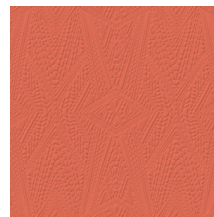

Technical specifications

Reference	<u>MO2082</u> • Sand Beige
Product category	Couture
Composition	3D textile wallcovering on non-woven backing
Description	3D wallcovering with a soft suede look, based on the unique structure of the ancient skin of the Dwarf Rhino
Dimensions	Width 124 cm (48.82"), sold by the linear metre/yard
Pattern repeat	Straight match 109 cm (42.91")
Remark	Stain and water repellent, positive acoustic effect
Adhesive	Arte Clearpro or a good quality dispersion adhesive
How to paste	Paste the wall
Light resistance	Good lightfastness
How to remove	Strippable
Fire retardant EU	C-s1, d0
Fire retardant US	Class A
Maintenance	Spongeable during hanging (dab away damp glue)

Colourways (5)

MO2081

MO2082

MO2083

MO2084

MO2085

View

More info? [Click here](#)