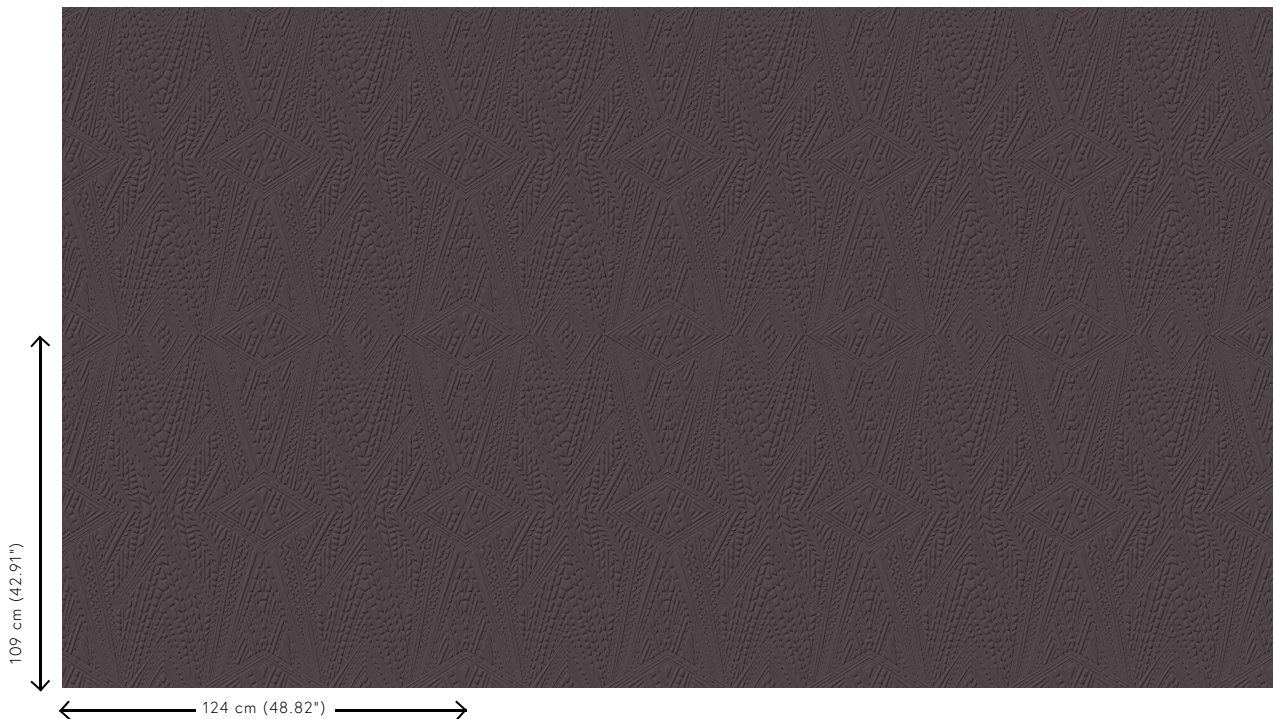

Colourways (5)

View

More info? [Click here](#)

Order samples, calculate quantities, view instructional videos, download technical information and more:
www.arte-international.com

ARTE®

wallcoverings for the ultimate in refinement