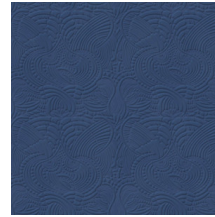

## Technical specifications

Reference	<u>MO2091</u> • Egg Shell
Product category	Couture
Composition	3D textile wallcovering on non-woven backing
Description	Wallcovering with a soft suede look, inspired by the Dodo Pavone's natural outfit
Dimensions	Width 124 cm (48.82"), sold by the linear metre/yard
Pattern repeat	Straight match 58.5 cm (23.03")
Remark	Stain and water repellent, positive acoustic effect
Adhesive	Arte Clearpro or a good quality dispersion adhesive
How to paste	Paste the wall
Light resistance	Good lightfastness
How to remove	Strippable
Fire retardant EU	C-s2, d0
Fire retardant US	Class A
Maintenance	Spongeable during hanging (dab away damp glue)

## Colourways (6)

MO2091

MO2092

MO2093

MO2094

MO2095

MO2096