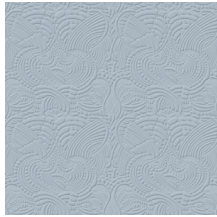

Technical specifications

Reference	<u>MO2091</u> • Egg Shell
Product category	Couture
Composition	3D textile wallcovering on non-woven backing
Description	Wallcovering with a soft suede look, inspired by the Dodo Pavone's natural outfit
Dimensions	Width 124 cm (48.82"), sold by the linear metre/yard
Pattern repeat	Straight match 58.5 cm (23.03")
Remark	Stain and water repellent, positive acoustic effect
Adhesive	Arte Clearpro or a good quality dispersion adhesive
How to paste	Paste the wall
Light resistance	Good lightfastness
How to remove	Strippable
Fire retardant EU	C-s2, d0
Fire retardant US	Class A
Maintenance	Spongeable during hanging (dab away damp glue)

Colourways (6)

MO2091

MO2092

MO2093

MO2094

MO2095

MO2096

View