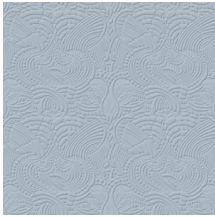

## Technical specifications

Reference	<u>MO2091</u> • Egg Shell
Product category	Couture
Composition	3D textile wallcovering on non-woven backing
Description	Wallcovering with a soft suede look, inspired by the Dodo Pavone's natural outfit
Dimensions	Width 124 cm (48.82"), sold by the linear metre/yard
Pattern repeat	Straight match 58.5 cm (23.03")
Remark	Stain and water repellent, positive acoustic effect
Adhesive	Arte Clearpro or a good quality dispersion adhesive
How to paste	Paste the wall
Light resistance	Good lightfastness
How to remove	Strippable
Fire retardant EU	C-s2, d0
Fire retardant US	Class A
Maintenance	Spongeable during hanging (dab away damp glue)

## Colourways (6)

MO2091

MO2092

MO2093

MO2094

MO2095

MO2096