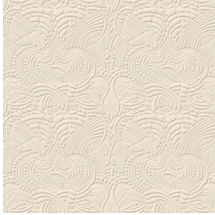

Colourways (6)

MO2091