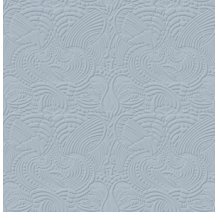

Technical specifications

Reference	<u>MO2092</u> • Beige
Product category	Couture
Composition	3D textile wallcovering on non-woven backing
Description	Wallcovering with a soft suede look, inspired by the Dodo Pavone's natural outfit
Dimensions	Width 124 cm (48.82"), sold by the linear metre/yard
Pattern repeat	Straight match 58.5 cm (23.03")
Remark	Stain and water repellent, positive acoustic effect
Adhesive	Arte Clearpro or a good quality dispersion adhesive
How to paste	Paste the wall
Light resistance	Good lightfastness
How to remove	Strippable
Fire retardant EU	C-s2, d0
Fire retardant US	Class A
Maintenance	Spongeable during hanging (dab away damp glue)

Colourways (6)

MO2091

MO2092

MO2093

MO2094

MO2095

MO2096

View