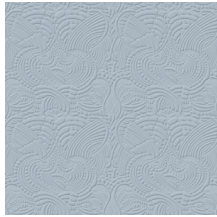

Technical specifications

Reference	<u>MO2093</u> • Yolk
Product category	Couture
Composition	3D textile wallcovering on non-woven backing
Description	Wallcovering with a soft suede look, inspired by the Dodo Pavone's natural outfit
Dimensions	Width 124 cm (48.82"), sold by the linear metre/yard
Pattern repeat	Straight match 58.5 cm (23.03")
Remark	Stain and water repellent, positive acoustic effect
Adhesive	Arte Clearpro or a good quality dispersion adhesive
How to paste	Paste the wall
Light resistance	Good lightfastness
How to remove	Strippable
Fire retardant EU	C-s2, d0
Fire retardant US	Class A
Maintenance	Spongeable during hanging (dab away damp glue)

Colourways (6)

MO2091

MO2092

MO2093

MO2094

MO2095

MO2096

View