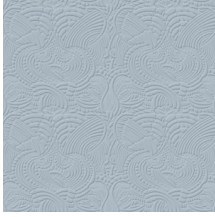

Technical specifications

Reference	<u>MO2094</u> • Navy
Product category	Couture
Composition	3D textile wallcovering on non-woven backing
Description	Wallcovering with a soft suede look, inspired by the Dodo Pavone's natural outfit
Dimensions	Width 124 cm (48.82"), sold by the linear metre/yard
Pattern repeat	Straight match 58.5 cm (23.03")
Remark	Stain and water repellent, positive acoustic effect
Adhesive	Arte Clearpro or a good quality dispersion adhesive
How to paste	Paste the wall
Light resistance	Good lightfastness
How to remove	Strippable
Fire retardant EU	C-s1, d0
Fire retardant US	Class A
Maintenance	Spongeable during hanging (dab away damp glue)

Colourways (6)

MO2091

MO2092

MO2093

MO2094

MO2095

MO2096

View