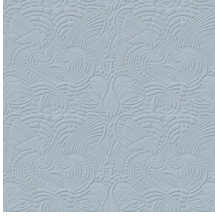

Technical specifications

Reference	<u>MO2094</u> • Navy
Product category	Couture
Composition	3D textile wallcovering on non-woven backing
Description	Wallcovering with a soft suede look, inspired by the Dodo Pavone's natural outfit
Dimensions	Width 124 cm (48.82"), sold by the linear metre/yard
Pattern repeat	Straight match 58.5 cm (23.03")
Remark	Stain and water repellent, positive acoustic effect
Adhesive	Arte Clearpro or a good quality dispersion adhesive
How to paste	Paste the wall
Light resistance	Good lightfastness
How to remove	Strippable
Fire retardant EU	C-s2, d0
Fire retardant US	Class A
Maintenance	Spongeable during hanging (dab away damp glue)

Colourways (6)

MO2091

MO2092

MO2093

MO2094

MO2095

MO2096

View