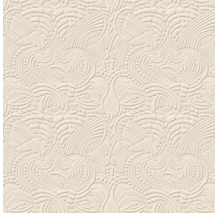

Colourways (6)

MO2091