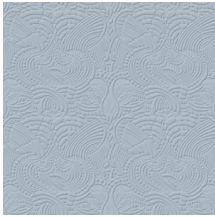

Technical specifications

Reference	<u>MO2096</u> • Celadon
Product category	Couture
Composition	3D textile wallcovering on non-woven backing
Description	Wallcovering with a soft suede look, inspired by the Dodo Pavone's natural outfit
Dimensions	Width 124 cm (48.82"), sold by the linear metre/yard
Pattern repeat	Straight match 58.5 cm (23.03")
Remark	Stain and water repellent, positive acoustic effect
Adhesive	Arte Clearpro or a good quality dispersion adhesive
How to paste	Paste the wall
Light resistance	Good lightfastness
How to remove	Strippable
Fire retardant EU	C-s2, d0
Fire retardant US	Class A
Maintenance	Spongeable during hanging (dab away damp glue)

Colourways (6)

MO2091

MO2092

MO2093

MO2094

MO2095

MO2096

View