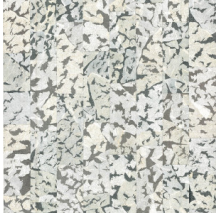

Colourways (1)

MO2111