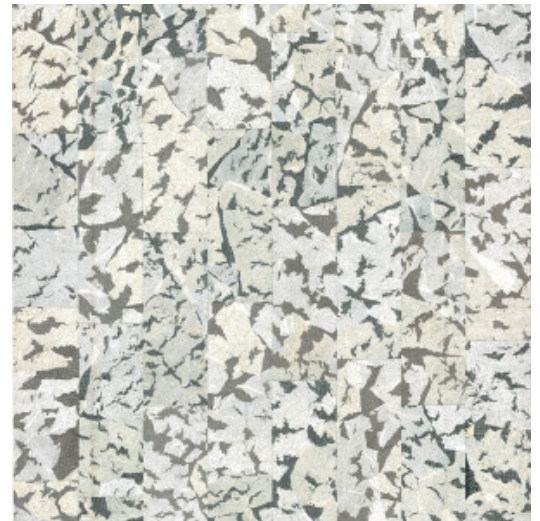

ARMOURED BOAR

Collection Moooi Wallcovering Extinct Animals

Story behind the collection

The Extinct Animals wallcoverings are inspired by Moooi's Museum of Extinct Animals. With the Museum of Extinct Animals, Moooi celebrates nature's diversity, stimulating to stretch the limits of imagination. Highlighting that the most invaluable treasure from past and present expeditions is the unexpected diversity of beauty, in all its forms.

Technical specifications

Reference	<u>MO2111</u> • Black & White
Product category	Exquisite
Composition	Natural wallcovering on non-woven backing
Description	Wallcovering with gauze and Japanese paper, representing the shiny coat of the Armoured Boar
Dimensions	Width 91,44 cm (36.00"), sold by the linear metre/yard
Pattern repeat	Free match 0 cm (0.00")
Adhesive	Arte Clearpro or a good quality dispersion adhesive
How to paste	Moisten the product, paste the wall
Light resistance	Good lightfastness
How to remove	Strippable
Fire retardant EU	B-s1, d0
Fire retardant US	Class A
Maintenance	Spongeable during hanging (dab away damp glue)