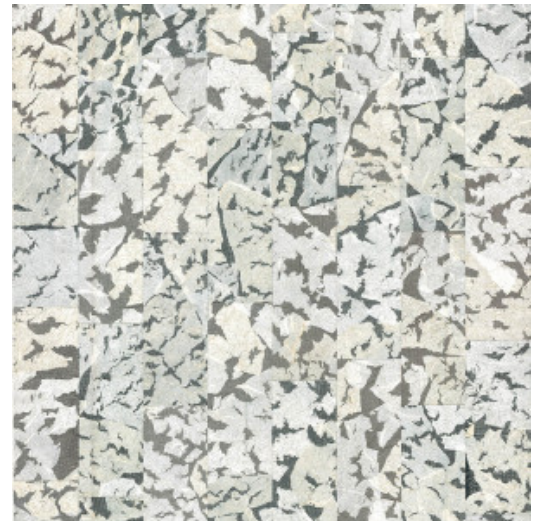

ARMOURED BOAR

Collection Moooi Wallcovering Extinct
Animals

Story behind the collection

The Extinct Animals wallcoverings are inspired by Moooi's Museum of Extinct Animals. With the Museum of Extinct Animals, Moooi celebrates nature's diversity, stimulating to stretch the limits of imagination. Highlighting that the most invaluable treasure from past and present expeditions is the unexpected diversity of beauty, in all its forms.

Technical specifications

Reference	<u>MO2111</u> • Black & White
Product category	Exquisite
Composition	Natural wallcovering on non-woven backing
Description	Wallcovering with gauze and Japanese paper, representing the shiny coat of the Armoured Boar
Dimensions	Width 91,44 cm (36.00"), sold by the linear metre/yard
Pattern repeat	Free match 0 cm (0.00")
Adhesive	Arte Clearpro or a good quality dispersion adhesive
How to paste	Moisten the product, paste the wall
Light resistance	Good lightfastness
How to remove	Strippable
Fire retardant EU	B-s1, d0
Fire retardant US	Class A
Maintenance	Spongeable during hanging (dab away damp glue)