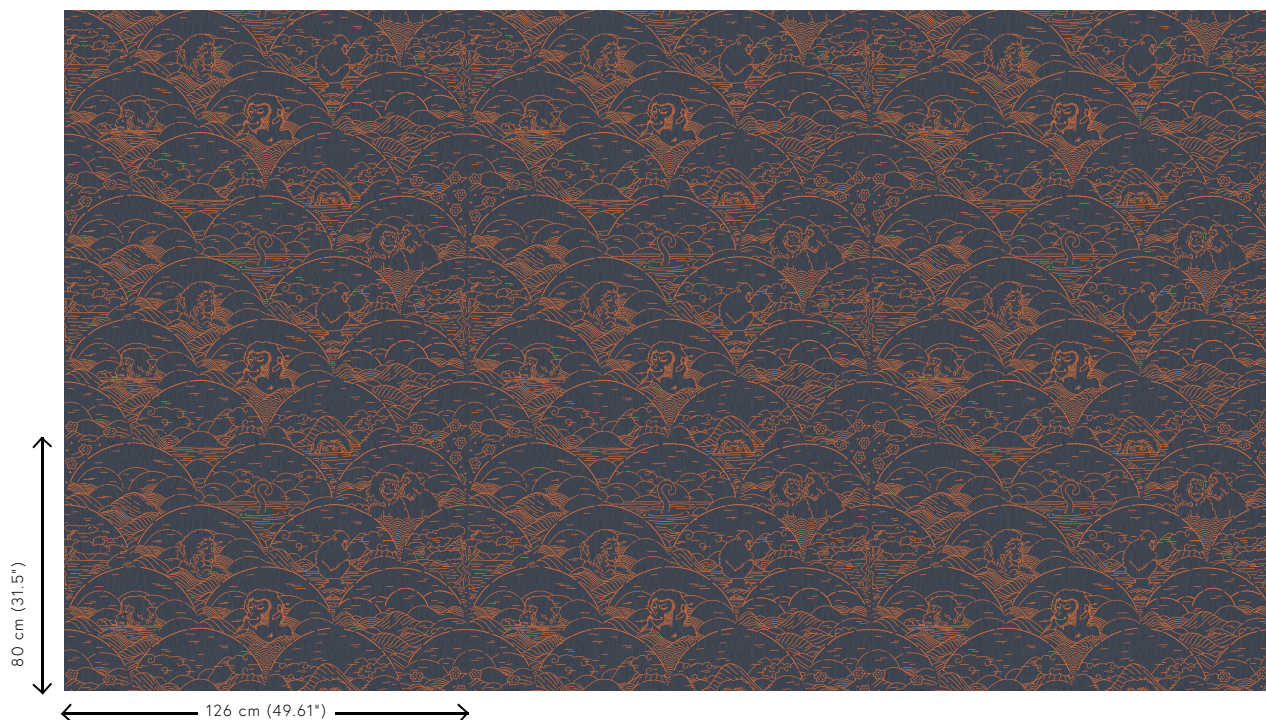

Colourways (2)

View

More info? [Click here](#)

Order samples, calculate quantities, view instructional videos, download technical information and more:
www.arte-international.com

ARTE®

wallcoverings for the ultimate in refinement