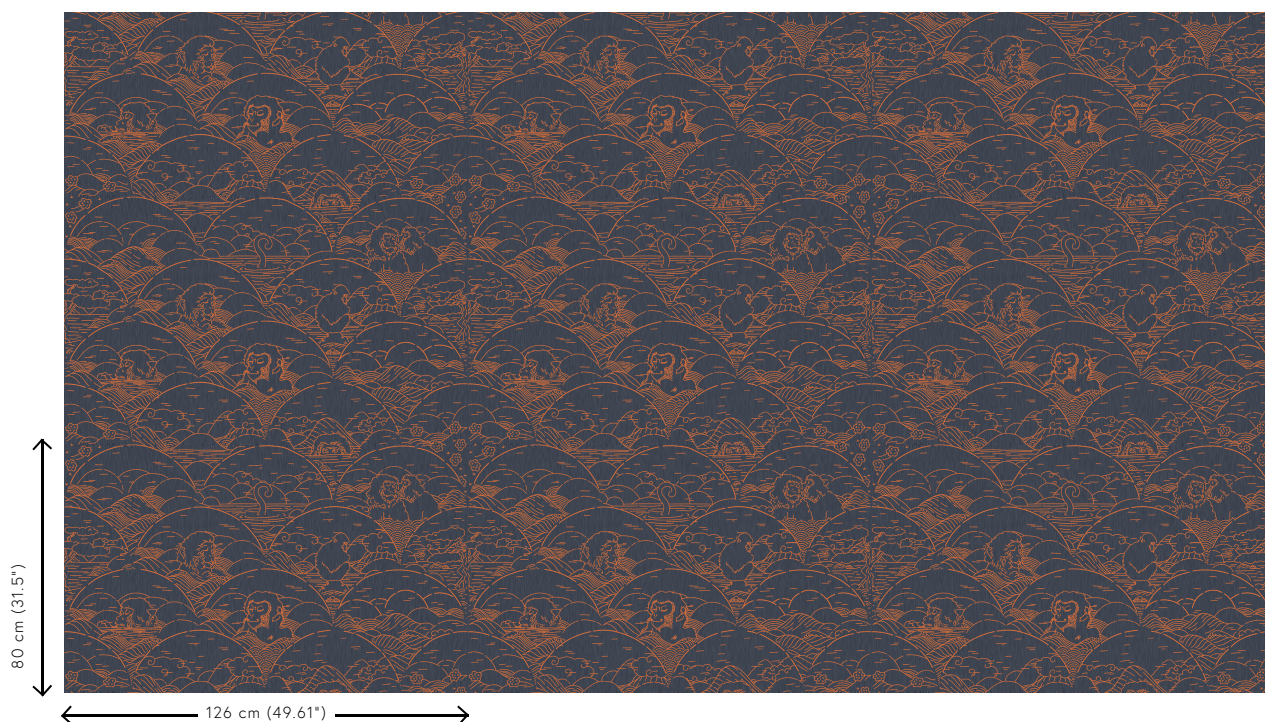

Technical specifications

Reference	<u>MO3000</u> • Copper
Product category	Couture
Composition	Textile wallcovering on non-woven backing
Description	Denim wallcovering with coloured embroidery. The design displays a playful scene of Indigo Macaque families
Dimensions	Width 126 cm (49.60"), sold by the linear metre/yard
Pattern repeat	Straight match 80 cm (31.50")
Adhesive	Arte Clearpro or a good quality dispersion adhesive
How to paste	Paste the wall
Light resistance	Good lightfastness
How to remove	Strippable
Fire retardant EU	C-s1, d0
Maintenance	Washable

Colourways (2)

MO3000

MO3001

View

More info? [Click here](#)

Order samples, calculate quantities, view instructional videos, download technical information and more:
www.arte-international.com

ARTE®

wallcoverings for the ultimate in refinement