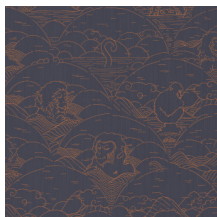

Colourways (2)

MO3000