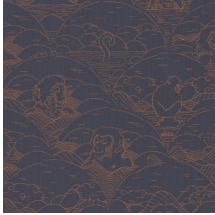

Colourways (2)

MO3000