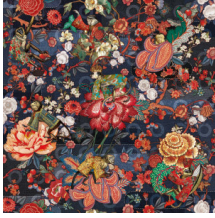

Colourways (3)

MO3010